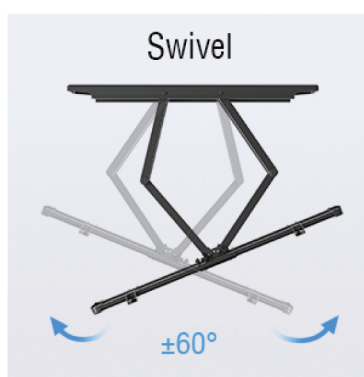

PERLESMITH

PSXFK1

Five Year
Warranty

Full Motion TV Wall Mount

75kg

50 ~ 90in

Swivel 120°

Tilt -15°/5°

VESA
200x200,300x200,300x300,400x200
400x300,400x400,600x400,800x400

COMPATIBILITY

✓ The full motion TV wall mount fits most 50 to 90 inch TVs up to 75kg, compatible with max VESA patterns 800x400mm, and allows wood stud spacing up to 24".

FULL MOTION ADJUSTMENT

✓ The TV wall mount allows you to pull the TV out up to 23.62" to take full advantage of swivel and tilt adjustments, and retract back against the wall for a 3.07" low profile.

DURABILITY AND STABILITY

✓ The two heavy-duty strong articulating arms to hold your TV steady and securely even when the arms extend to the furthest distance.

✓ The front support arms feature left and right end caps to reinforce stability.