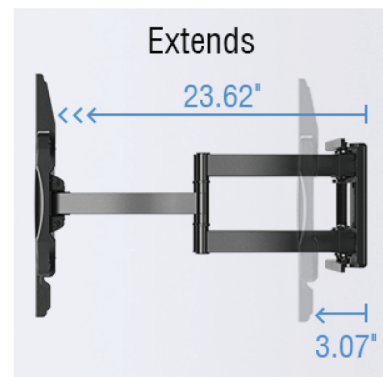

VESA
200x200,300x200,300x300,400x200
400x300,400x400,600x400,800x400

COMPATIBILITY

✓ The full motion TV wall mount fits most 50 to 90 inch TVs up to 75kg, compatible with max VESA patterns 800x400mm, and allows wood stud spacing up to 24".

FULL MOTION ADJUSTMENT

✓ The TV wall mount allows you to pull the TV out up to 23.62" to take full advantage of swivel and tilt adjustments, and retract back against the wall for a 3.07" low profile.

DURABILITY AND STABILITY

✓ The two heavy-duty strong articulating arms to hold your TV steady and securely even when the arms extend to the furthest distance.

✓ The front support arms feature left and right end caps to reinforce stability.