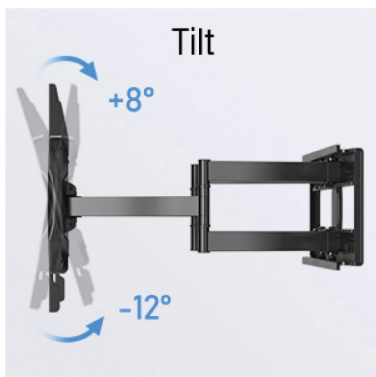

PERLESMITH

PSXFK1

Five Year
Warranty

Full Motion TV Wall Mount

75kg

50 ~ 90in

Swivel 120°

Tilt -15°/5°

VESA
200x200,300x200,300x300,400x200
400x300,400x400,600x400,800x400

COMPATIBILITY

✓ The full motion TV wall mount fits most 50 to 90 inch TVs up to 75kg, compatible with max VESA patterns 800x400mm, and allows wood stud spacing up to 24".

FULL MOTION ADJUSTMENT

✓ The TV wall mount allows you to pull the TV out up to 23.62" to take full advantage of swivel and tilt adjustments, and retract back against the wall for a 3.07" low profile.

DURABILITY AND STABILITY

✓ The two heavy-duty strong articulating arms to hold your TV steady and securely even when the arms extend to the furthest distance.

✓ The front support arms feature left and right end caps to reinforce stability.