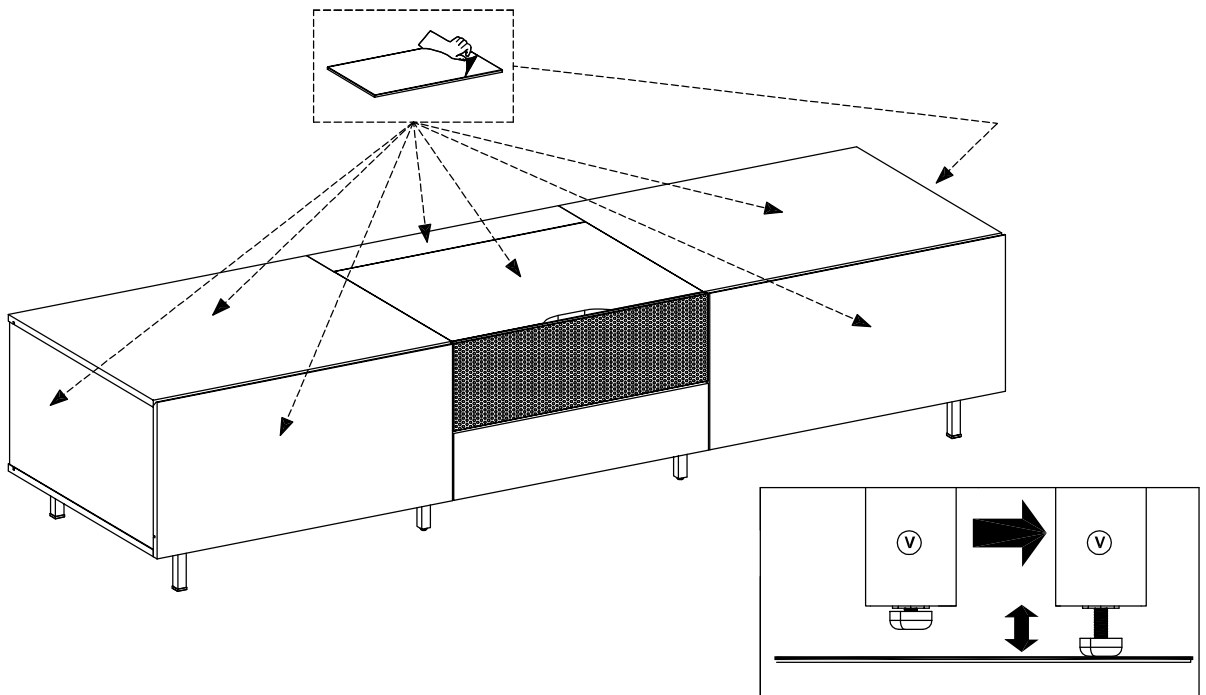

36

37

NO	ID PART	DRAWING PART	DESCRIPTION	UNIQUE CODE OF HARDWARE
1	A		CAMLOCK (15 X 12 MM)	PREM2000GBA
2	B		CAMBOLT (7,5 X 32 MM)	PREM2000GBB
3	C		CAM CAP (17 MM)	PREM2000GBC
4	D		PEN DOWEL (8 X 32 MM)	PREM2000GBD
5	E		FLAT HEAD SCREW (6 X 8 MM)	PREM2000GBE
6	F		FLAT HEAD SCREW (10 X 33,5 MM)	PREM2000GBF
7	G		DRAWER RAIL	PREM2000GBG
8	H		CAMBOLT (DOUBLE END)	PREM2000GBH
9	I		FLAT HEAD SCREW (4 X 13 MM)	PREM2000GBI
10	J		BACKPLY STOPPER	PREM2000GBJ
11	K		FLAT HEAD SCREW (4 X 15 MM)	PREM2000GBK
12	L		BOLT WEDGEFIX	PREM2000GBL
13	M		NEW SHELF PIN	PREM2000GBM
14	N		CATCHES ROLLER	PREM2000GBN
15	O		PAN HEAD SCREW (4 X 10 MM)	PREM2000GBO
16	P		HINGE	PREM2000GBP
17	Q		SHELF PIN	PREM2000GBQ
18	R		CABLE HOLE COVER	PREM2000GBR
19	S		CAMFIX NO TOOL	PREM2000GBS
20	T		PNEUMATIC BRACING 100N PULL DOWN	PREM2000GBT
21	U		LEG	PREM2000GBU
22	V		ADJUSTABLE LEG	PREM2000GBV
23	W		FLAT HEAD SCREW (6 X 13 MM)	PREM2000GBW