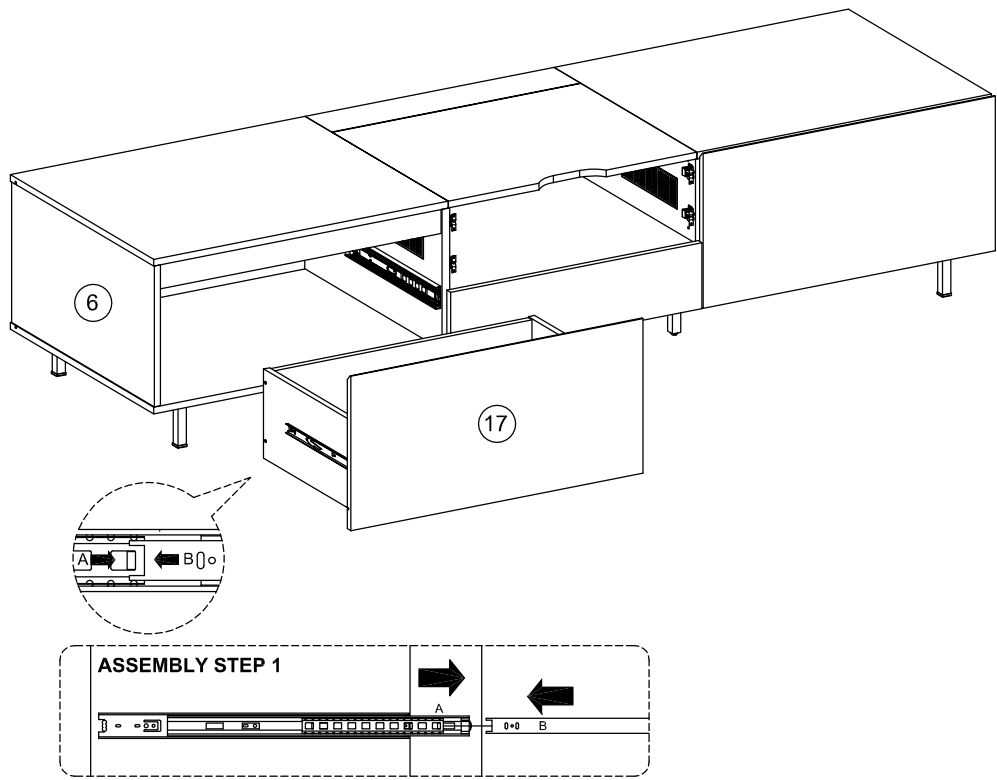

36

37

NO	ID PART	DRAWING PART	DESCRIPTION	UNIQUE CODE OF HARDWARE
1	A		CAMLOCK (15 X 12 MM)	PREM2000GBA
2	B		CAMBOLT (7,5 X 32 MM)	PREM2000GBB
3	C		CAM CAP (17 MM)	PREM2000GBC
4	D		PEN DOWEL (8 X 32 MM)	PREM2000GBD
5	E		FLAT HEAD SCREW (6 X 8 MM)	PREM2000GBE
6	F		FLAT HEAD SCREW (10 X 33,5 MM)	PREM2000GBF
7	G		DRAWER RAIL	PREM2000GBG
8	H		CAMBOLT (DOUBLE END)	PREM2000GBH
9	I		FLAT HEAD SCREW (4 X 13 MM)	PREM2000GBI
10	J		BACKPLY STOPPER	PREM2000GBJ
11	K		FLAT HEAD SCREW (4 X 15 MM)	PREM2000GBK
12	L		BOLT WEDGEFIX	PREM2000GBL
13	M		NEW SHELF PIN	PREM2000GBM
14	N		CATCHES ROLLER	PREM2000GBN
15	O		PAN HEAD SCREW (4 X 10 MM)	PREM2000GBO
16	P		HINGE	PREM2000GBP
17	Q		SHELF PIN	PREM2000GBQ
18	R		CABLE HOLE COVER	PREM2000GBR
19	S		CAMFIX NO TOOL	PREM2000GBS
20	T		PNEUMATIC BRACING 100N PULL DOWN	PREM2000GBT
21	U		LEG	PREM2000GBU
22	V		ADJUSTABLE LEG	PREM2000GBV
23	W		FLAT HEAD SCREW (6 X 13 MM)	PREM2000GBW