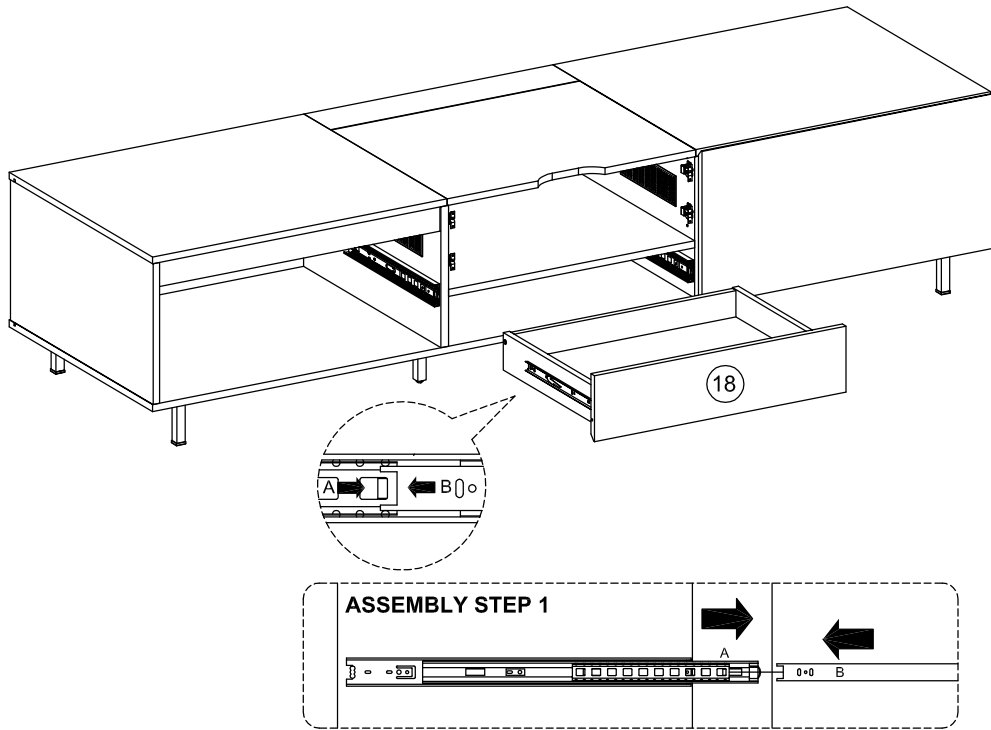

PREM2000GB

29