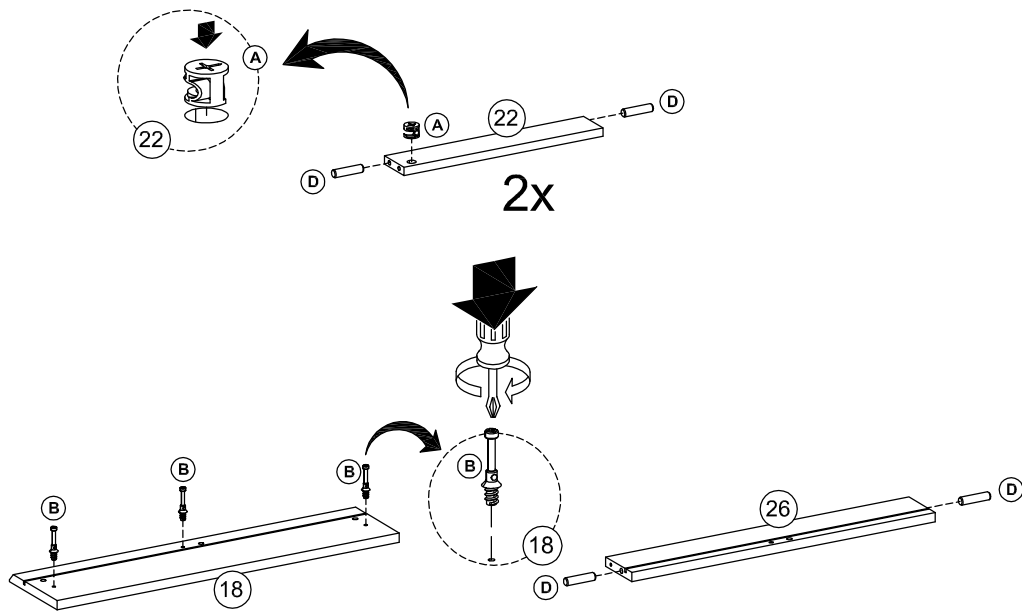

PREM2000GB

24