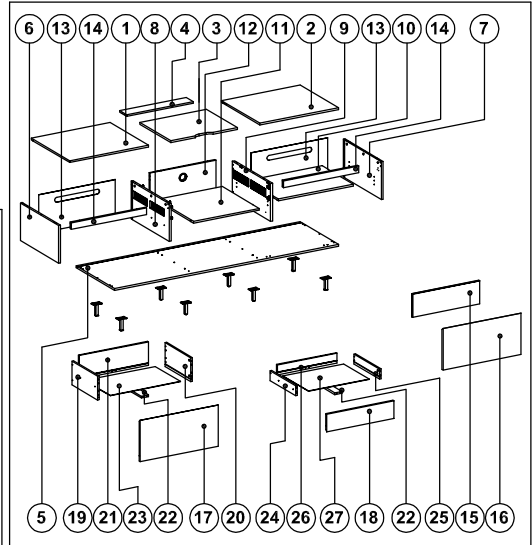

IMPORTANT: REMOVE protective plastic film from panels BEFORE assembling the cabinet

PREM2000GB

The cabinet top supports up to 55 kg (121 lbs.)
 The drawer supports up to 10 kg (22 lbs.)
 The shelf supports up to 5 kg (11 lbs.)