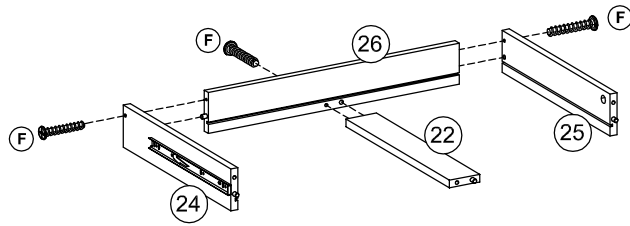

PREM2000GB

26