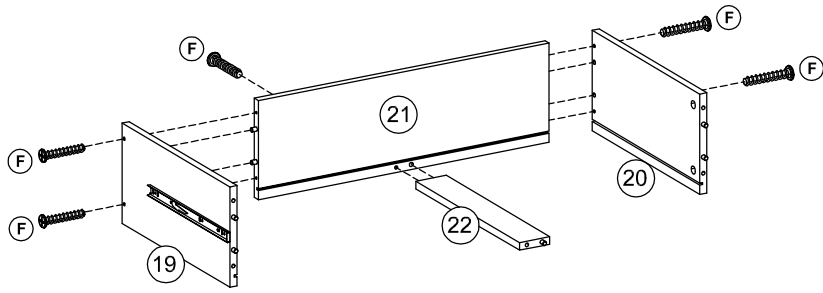

PREM2000GB

32