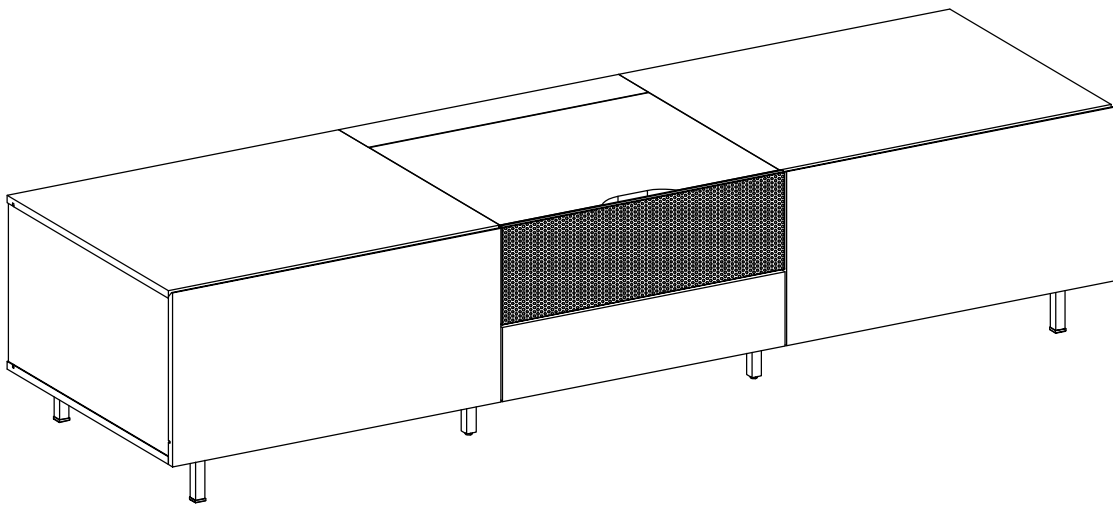

ASSEMBLY INSTRUCTIONS

PREM2000GB

Thank you for choosing AVS PREM2000GB AV Furniture. Before beginning assembly, please check all parts are included and undamaged. For any assembly or parts enquiries, please contact **AV Supply Group Ltd** on (09) 2749172 or email to info@avsupply.co.nz

IMPORTANT: REMOVE protective plastic film from panels BEFORE assembling the cabinet