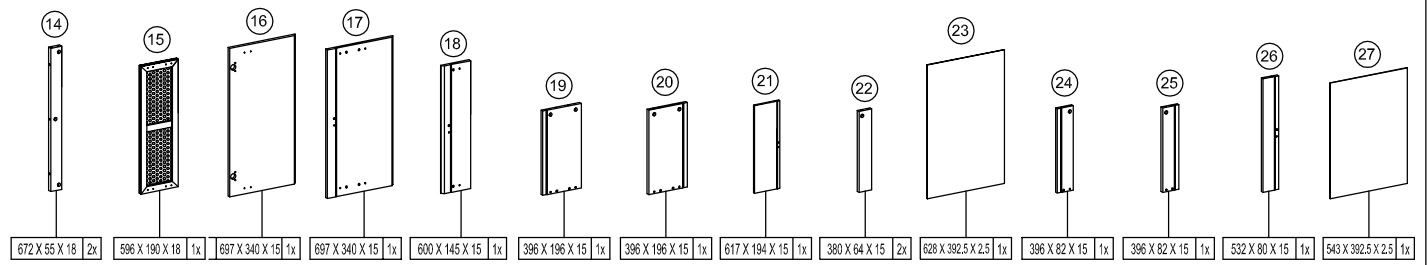

A X 32	B X 28	BLACK C X 24	D X 46	6 x 8 mm E X 16	10 x 33,5 mm F X 26	G X 2
H X 2	4 x 13 mm I X 8	J X 16	4 x 15 mm K X 24	L X 4	M X 4	N X 4
4 x 10 mm O X 42	P X 2	Q X 4	R X 1	S X 4	T X 2	U X 4
V X 4	W X 6					

Arisit intends to make this manual accurate and complete. However, Arisit makes no claim that the information contained herein covers all details, conditions, or variations. Nor does it provide for every possible contingency in connection with the installation or use of this product. The information contained in this document is subject to change without notice or obligation of any kind. Arisit makes no representation of warranty, expressed or implied, regarding the information contained herein. Arisit assumes no responsibility for accuracy, completeness or sufficiency of the information contained in this document.