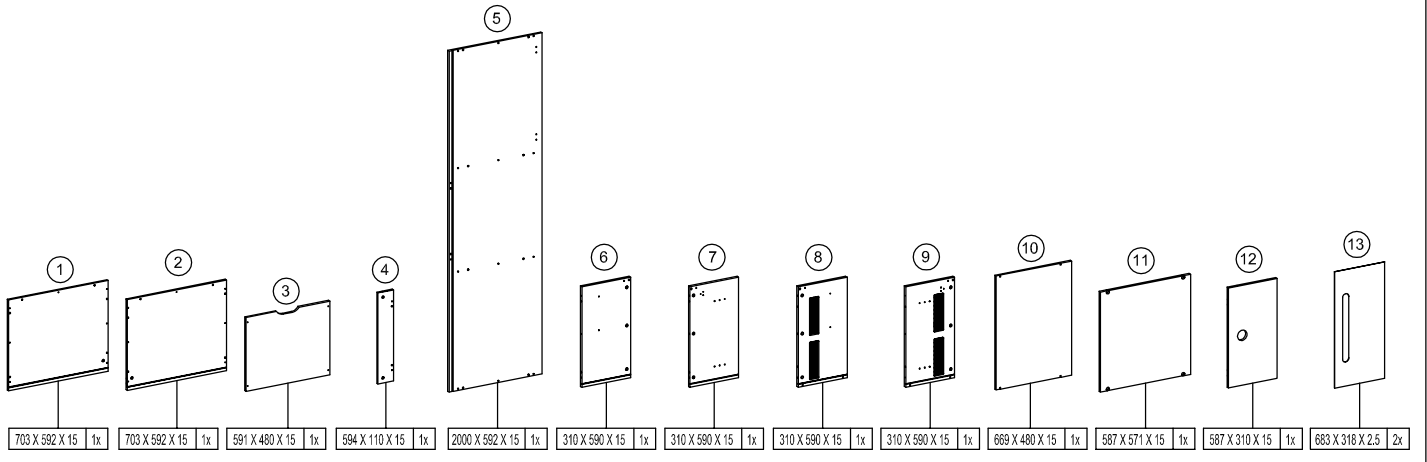

CAUTION: Do not use this product for any purpose not explicitly specified by Arisit. Improper installation may cause property damage or personal injury. If you do not understand these directions, or have doubts about the safety of the installation, contact Arisit Customer Service or call a qualified contractor. Arisit is not responsible for damage or injury caused by incorrect mounting, assembly, or use.

WARNING! This product contains small items that could be a choking hazard if swallowed. Keep these items away from young children!