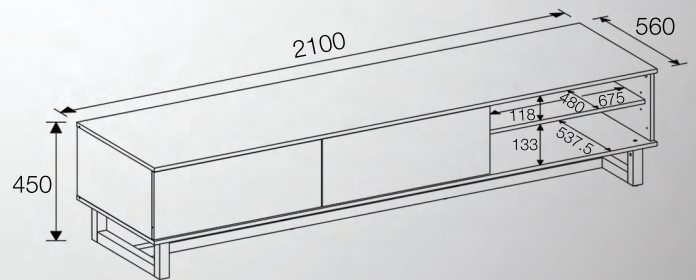

RZ2100

Example options

Option 1

Option 2

Option 3

Option 4

Dimensions (mm)

Available in colours

80"

55 KG

Laminated
MDP

Black Gloss/
Oak Leg

White Gloss/
Oak Leg

Introduction

The Raze series combines design and functionality into a single package. With the modular system, which allows customisation of the drawer and shelf layout, the Raze series assures ample storage solutions for all your AV needs. Contemporary styling with multiple colour options makes the Raze series look stunning in any setting.

Features

- Customizable, modular drawer & shelf layout
- Contemporary styling, designed for large flat panel TV's
- Cable management to hide unsightly cables
- Push to open drawers for easy access
- 13 different customisable layouts to suit your AV needs