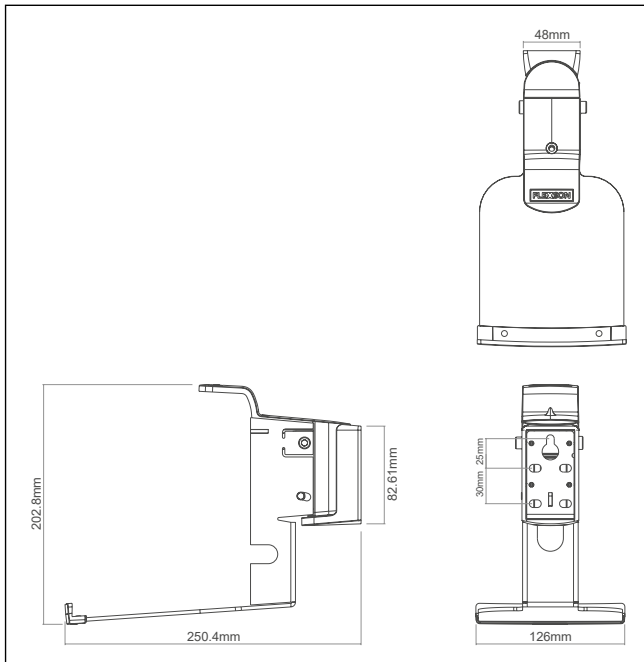

## S5-WM Wall Mount for Sonos Five and Play:5

Designed to perfectly fit the Sonos Five and Play:5, this Flexson wall-mount bracket is as strong as it is discreet. The bracket securely holds the speaker in landscape position, from where it can be swivelled (up to 30 degrees left or right) and tilted (up to 20 degrees down) to angle your music to the perfect place.

- Bespoke design securely holds the Sonos Five / Play:5
- Has a unique tilting mechanism (down 20°) plus can swivel up to 60° (30° left, 30° right), so you can perfectly angle your speaker
- Precision engineered. Quick and easy to fit
- High grade-steel construction
- Available in black or white to perfectly match the Sonos Five / Play:5
- Fixing hardware included for Brick/Masonry and Wood/Studwork
- Designed and manufactured in the UK

	White:	Black:	
Product Code	<b>FLXP5WM1014</b>	<b>FLXP5WM1024</b>	
UPC Number	<b>713541217485</b>	<b>713541217492</b>	
UK, European and US (SRP)	<b>£69.99</b>	<b>€89.99</b>	<b>\$99.99</b>

Millimetres / Kilograms	Height	Width	Depth	Weight
Product Size	<b>203</b>	<b>126</b>	<b>251</b>	<b>1.52</b>
Millimetres / Kilograms	Length	Width	Height	Weight
Retail Carton	<b>280</b>	<b>180</b>	<b>140</b>	<b>1.6</b>
Carton Contents	<b>1 x Wall Mount and Instructions</b>			
Outer Carton Quantity	<b>4</b>	Country of Manufacture		<b>UK</b>