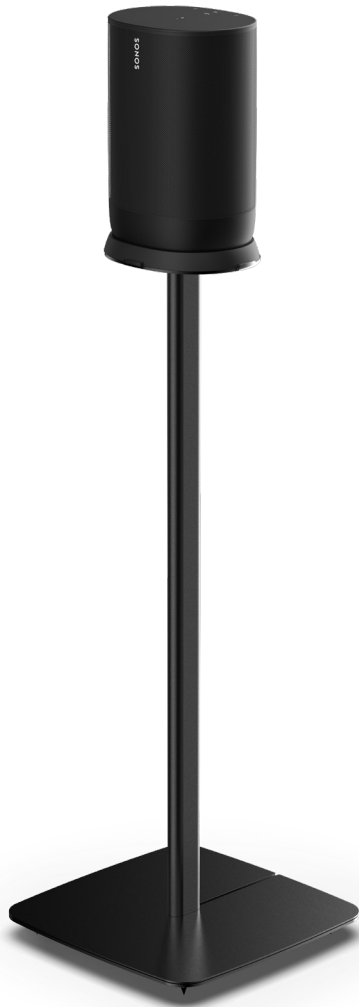

SM-FS Floor Stand for Sonos Move

The perfect place to charge and listen to the Sonos Move. This speaker is held securely and easily removed to move around.

- Bespoke design securely holds the Sonos Move and the charging base
- Sonos Move can be charged while on the floor stand
- This speaker is held securely and easily removed to move around.
- Positions the speaker at ideal height for seated listening
- Quick and easy assembly
- Includes adjustable carpet spikes and rubber feet for wood/tiled floors
- Clever cable management to keep things tidy
- Constructed from steel and aluminium
- Designed in UK and manufactured in China

	Black
Product Code	FLXSMFS1051
UPC Number	5057964001821

Product Specifications	Height	Width	Depth	Weight
Product Size (mm)	972mm	290mm	290mm	4.78kg
Carton Dimensions (mm)	700mm	300mm	48mm	5.15kg
Carton Contents	1 x Floor Stand and Instructions			
Country of Manufacture	China	Outer Carton Quantity	4	