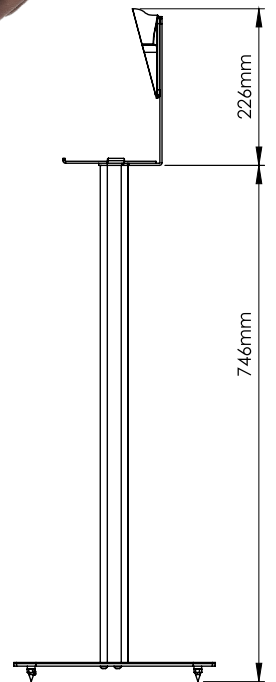

SM-FS Floor Stand for Sonos Move

The perfect place to charge and listen to the Sonos Move. This speaker is held securely and easily removed to move around.

- Bespoke design securely holds the Sonos Move and the charging base
- Sonos Move can be charged while on the floor stand
- This speaker is held securely and easily removed to move around.
- Positions the speaker at ideal height for seated listening
- Quick and easy assembly
- Includes adjustable carpet spikes and rubber feet for wood/tiled floors
- Clever cable management to keep things tidy
- Constructed from steel and aluminium
- Designed in UK and manufactured in China

	Black
Product Code	FLXSMFS1051
UPC Number	5057964001821

Product Specifications	Height	Width	Depth	Weight
Product Size (mm)	972mm	290mm	290mm	4.78kg
Carton Dimensions (mm)	700mm	300mm	48mm	5.15kg
Carton Contents	1 x Floor Stand and Instructions			
Country of Manufacture	China	Outer Carton Quantity	4	