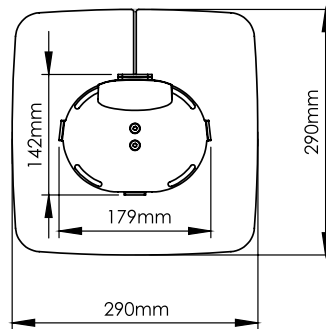

SM-FS Floor Stand for Sonos Move

The perfect place to charge and listen to the Sonos Move. This speaker is held securely and easily removed to move around.

- Bespoke design securely holds the Sonos Move and the charging base
- Sonos Move can be charged while on the floor stand
- This speaker is held securely and easily removed to move around.
- Positions the speaker at ideal height for seated listening
- Quick and easy assembly
- Includes adjustable carpet spikes and rubber feet for wood/tiled floors
- Clever cable management to keep things tidy
- Constructed from steel and aluminium
- Designed in UK and manufactured in China

	Black
Product Code	FLXSMFS1051
UPC Number	5057964001821

Product Specifications	Height	Width	Depth	Weight
Product Size (mm)	972mm	290mm	290mm	4.78kg
Carton Dimensions (mm)	700mm	300mm	48mm	5.15kg
Carton Contents	1 x Floor Stand and Instructions			
Country of Manufacture	China	Outer Carton Quantity	4	