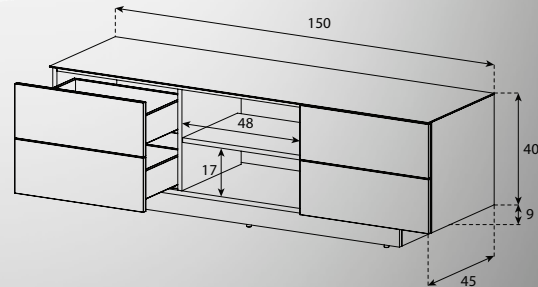

European
Manufactured

\$799.99

LB1540GWHTWNT

42 - 65"

40 KG

Laminated
MDP + Glass

W1500 x D450 x H490 mm

Features

- Top panel covered with 4mm tempered glass
- White body, front doors walnut decor
- 4 Push drawers
- Removable shelf in the middle

SONOROUS

AV Supply Group | www.avsupply.co.nz & www.avsupplygroup.com.au