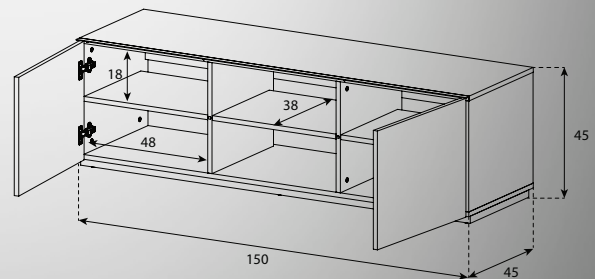

European
Manufactured

\$499.99

TRD150GWHTGWHT

42 - 65"

40 KG

Laminated MDP

W1500 x D450 x H450 mm

Introduction

Handmade with an attractive high gloss white finish, this cabinet offers two cupboard doors for your AV components and accessories.

Features

- Manufactured from 16mm Particleboard
- Cabinet Body in Glossy White
- Cabinet Side Opening Doors in Glossy White
- IR receiver sold separately