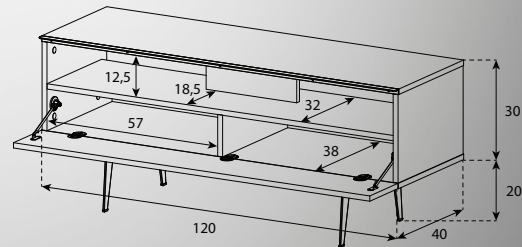

European
Manufactured

\$499.99

VL1200BLKWHTSLG

37 - 55"

35 KG

Laminated
MDP + Steel

W1200 x D400 x H500 mm

Introduction

Made with an attractive black body, white flap door and steel legs, the Sonorous VL1200 Value Series 1200mm cabinet offers the perfect storage solution for all your audio visual equipment whilst being at the forefront of modern contemporary design.

Features

- Manufactured from 16mm particleboard
- Glossy black body, glossy white flap door
- Steel legs
- IR receiver sold separately

SONOROUS[®]

AV Supply Group | www.avsupply.co.nz & www.avsupplygroup.com.au