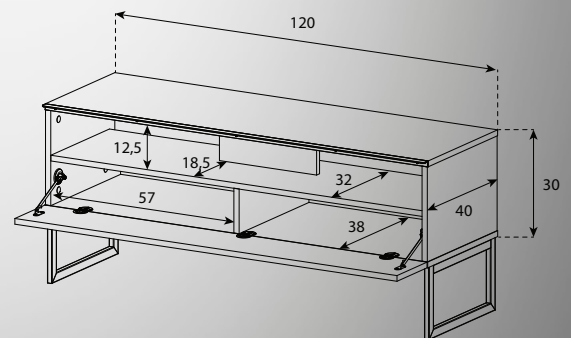

European
Manufactured

\$499.99

VL1200WHTWNTSQR

37 - 55"

35 KG

Laminated
MDP + Steel

W1200 x D400 x H500 mm

Introduction

Made with an attractive white body, flap door in walnut decor and steel legs, the Sonorous VL1200 Value Series 1200mm cabinet offers the perfect storage solution for all your audio visual equipment whilst being at the forefront of modern contemporary design.

Features

- Manufactured from 16mm particleboard
- Glossy white body, flap door in walnut decor
- Steel legs
- IR receiver sold separately

SONOROUS

AV Supply Group | www.avsupply.co.nz & www.avsupplygroup.com.au