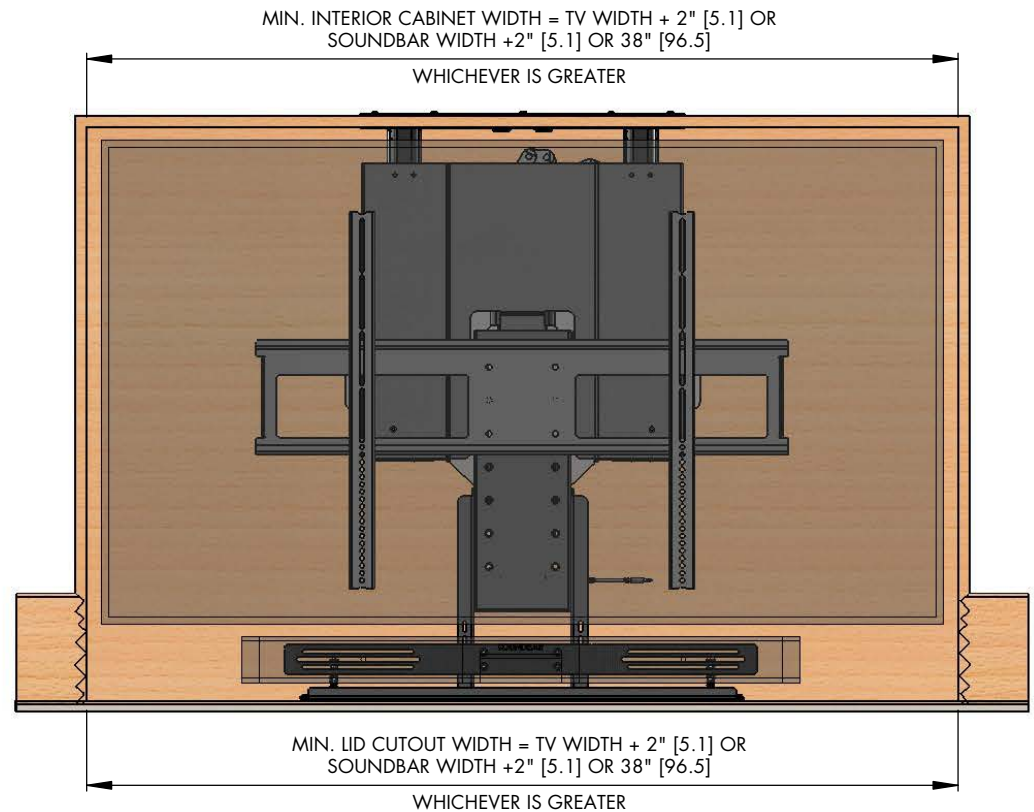

MODEL L-75ix DIAGRAM WITH SOUNDBAR MOUNT - PRIMARY CABINET DIMENSIONS

SPECIFICATIONS (CENTIMETERS ARE REPRESENTED BY [])

MAX TV SIZE : 75"
 MAX WEIGHT CAPACITY : 100 LBS [45.4 KG]
 LIFT MECHANISM WEIGHT : 129 LBS [58.5 KG]
 MAX TRAVEL (EXTENSION) : 52" [132.1]
 LIFT SYSTEM HEIGHT : 33.5" [85.1] TO 45.125" [114.6]
 MAX TV HEIGHT : 44.375" [112.7] MINUS LID THICKNESS
 MOTORIZED SWIVEL RANGE : +/- 180°

QUICK REFERENCE DIMENSION GUIDE (USE WHICHEVER IS GREATER)

TV DIMENSIONS : W____, H____, D____
 SOUNDBAR DIMENSIONS : SW____, SH____, SD____
 MIN. INTERIOR CABINET WIDTH : $W+2"$ [5.1] = ____ OR $SW+2"$ [5.1] = ____ OR 38" [96.5]
 MIN. LID CUTOUT WIDTH : $H+2"$ [5.1] = ____ OR 33.625" [85.4]
 MIN. INTERIOR CABINET HEIGHT : (CANNOT EXCEED 45.25" [114.9])
 MIN. INTERIOR CABINET DEPTH : $D+10"$ [25.4] = ____ OR $SD + 9"$ [22.9] = ____
 MIN. LID CUTOUT DEPTH :

NOTES:

1. NEXUS 21 RECOMMENDS THIS INSTALLATION BE COMPLETED BY A LICENSED CONTRACTOR AND ELECTRICIAN
2. ALL DIMENSIONS SHOWN IN INCHES WITH CENTIMETERS SHOWN IN []
3. THE CABINET BOX SHOWN IN THE DIAGRAM IS FOR REFERENCE ONLY AND IS NOT PROVIDED WITH THE LIFT SYSTEM
4. FOR REFERENCE DIMENSIONS, SEE PAGE 2 OF THIS DIAGRAM
5. WHEN DETERMINING TV HEIGHT, ALWAYS USE MANUFACTURER SUPPLIED "TV WITHOUT STAND" HEIGHT
6. LIFT MECHANISM IS POWDERCOATED BLACK STEEL. COLORS IN DIAGRAM ARE FOR CLARITY ONLY.

NEXUS 21

COPYRIGHT 2019 - ALL RIGHTS RESERVED
UPDATED 10/30/19

MODEL L-75ix DIAGRAM WITH SOUNDBAR MOUNT - REFERENCE CABINET DIMENSIONS

NOTES:

1. TOP SUPPORT BRACKETS ALLOW LID PLATE TO BE ADJUSTED FLUSH WITH TOPSIDE OF LID
2. LID IS DESIGNED TO FLOAT WITH PROVIDED SPRING LOADED PINS - LID MUST BE INSTALLED PROPERLY FOR SAFETY