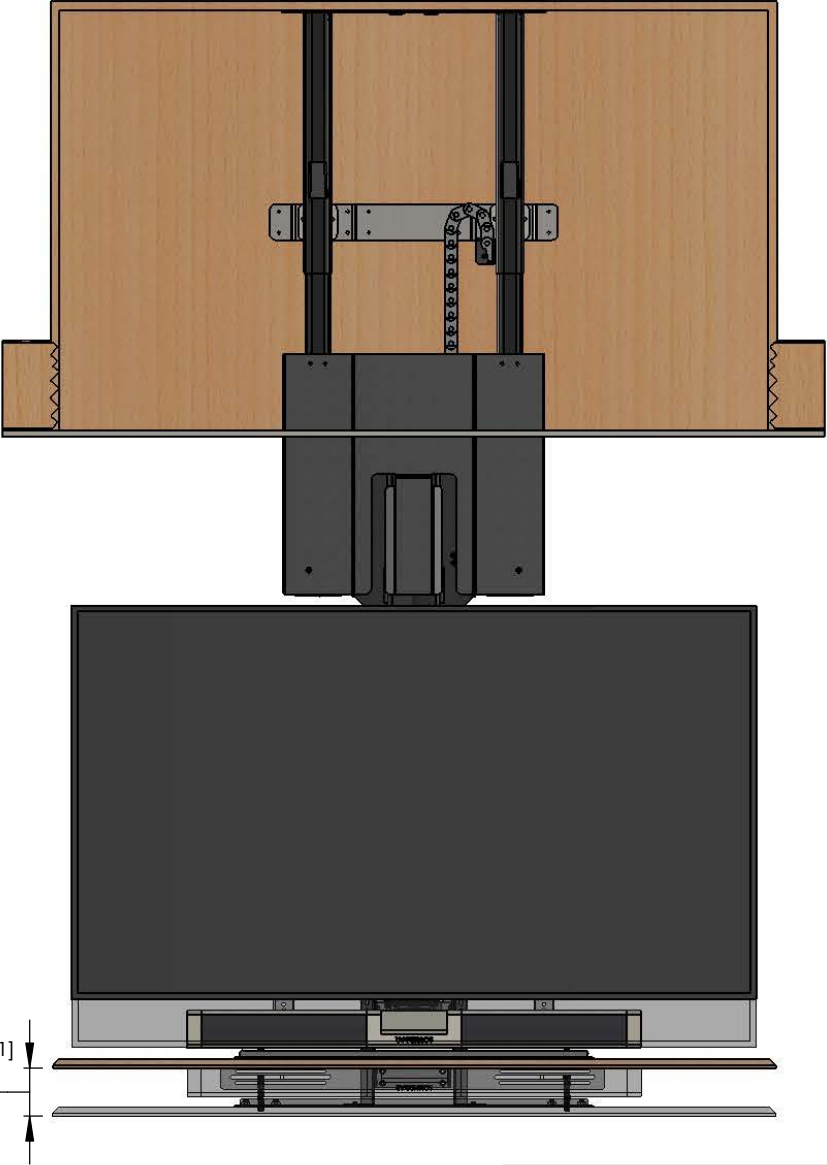

MODEL L-75ix DIAGRAM WITH SOUNDBAR MOUNT - PRIMARY CABINET DIMENSIONS

SPECIFICATIONS (CENTIMETERS ARE REPRESENTED BY [])

MAX TV SIZE : 75"
 MAX WEIGHT CAPACITY : 100 LBS [45.4 KG]
 LIFT MECHANISM WEIGHT : 129 LBS [58.5 KG]
 MAX TRAVEL (EXTENSION) : 52" [132.1]
 LIFT SYSTEM HEIGHT : 33.5" [85.1] TO 45.125" [114.6]
 MAX TV HEIGHT : 44.375" [112.7] MINUS LID THICKNESS
 MOTORIZED SWIVEL RANGE : +/- 180°

NOTES:

1. NEXUS 21 RECOMMENDS THIS INSTALLATION BE COMPLETED BY A LICENSED CONTRACTOR AND ELECTRICIAN
2. ALL DIMENSIONS SHOWN IN INCHES WITH CENTIMETERS SHOWN IN []
3. THE CABINET BOX SHOWN IN THE DIAGRAM IS FOR REFERENCE ONLY AND IS NOT PROVIDED WITH THE LIFT SYSTEM
4. FOR REFERENCE DIMENSIONS, SEE PAGE 2 OF THIS DIAGRAM
5. WHEN DETERMINING TV HEIGHT, ALWAYS USE MANUFACTURER SUPPLIED "TV WITHOUT STAND" HEIGHT
6. LIFT MECHANISM IS POWDERCOATED BLACK STEEL. COLORS IN DIAGRAM ARE FOR CLARITY ONLY.

NEXUS 21

COPYRIGHT 2019 - ALL RIGHTS RESERVED
UPDATED 10/30/19

MODEL L-75ix DIAGRAM WITH SOUNDBAR MOUNT - REFERENCE CABINET DIMENSIONS

NOTES:

1. TOP SUPPORT BRACKETS ALLOW LID PLATE TO BE ADJUSTED FLUSH WITH TOPSIDE OF LID
2. LID IS DESIGNED TO FLOAT WITH PROVIDED SPRING LOADED PINS - LID MUST BE INSTALLED PROPERLY FOR SAFETY

NEXUS₂₁

COPYRIGHT 2019 - ALL RIGHTS RESERVED
UPDATED 10/30/19

MODEL L-75ix DIAGRAM WITH SOUNDBAR MOUNT - LIFT IN MOTION

ADJUSTABLE TRAVEL = 48" [121.9] TO 52" [132.1]
(SEE NOTE BELOW)

NOTES:
1. HEIGHT LIMIT INSERT IS USED TO REDUCE THE TRAVEL BY UP TO 48" [121.9] WITH THE MAX TRAVEL BEING 52" [132.1]