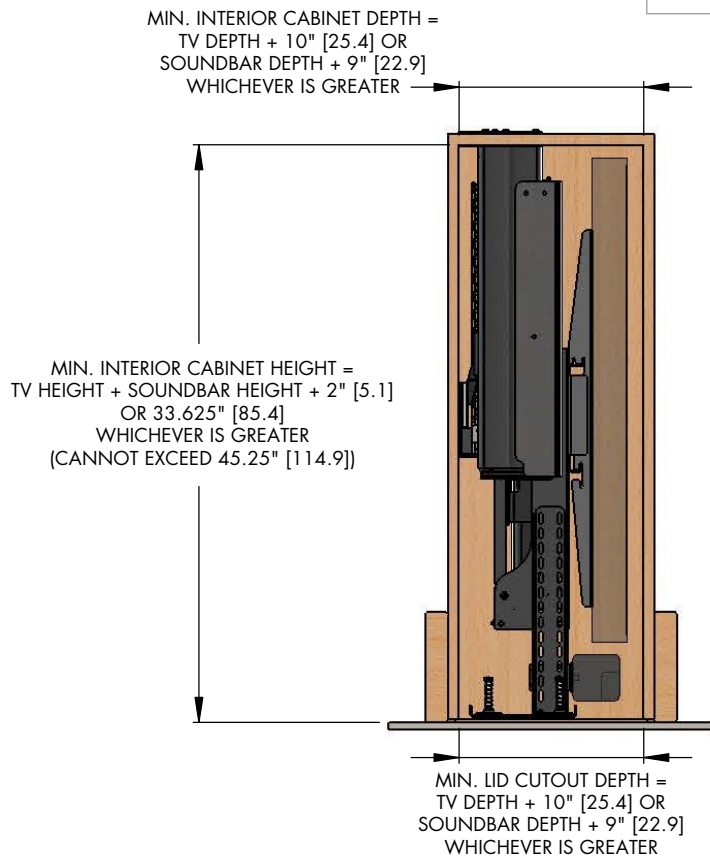

MODEL L-75ix DIAGRAM WITH SOUNDBAR MOUNT - PRIMARY CABINET DIMENSIONS

SPECIFICATIONS (CENTIMETERS ARE REPRESENTED BY [])

MAX TV SIZE : 75"
 MAX WEIGHT CAPACITY : 100 LBS [45.4 KG]
 LIFT MECHANISM WEIGHT : 129 LBS [58.5 KG]
 MAX TRAVEL (EXTENSION) : 52" [132.1]
 LIFT SYSTEM HEIGHT : 33.5" [85.1] TO 45.125" [114.6]
 MAX TV HEIGHT : 44.375" [112.7] MINUS LID THICKNESS
 MOTORIZED SWIVEL RANGE : +/- 180°

QUICK REFERENCE DIMENSION GUIDE (USE WHICHEVER IS GREATER)

TV DIMENSIONS : W____, H____, D____
 SOUNDBAR DIMENSIONS : SW____, SH____, SD____
 MIN. INTERIOR CABINET WIDTH : $W+2"$ [5.1] = ____ OR $SW+2"$ [5.1] = ____ OR 38" [96.5]
 MIN. LID CUTOUT WIDTH : $H+2"$ [5.1] = ____ OR 33.625" [85.4]
 MIN. INTERIOR CABINET HEIGHT : (CANNOT EXCEED 45.25" [114.9])
 MIN. INTERIOR CABINET DEPTH : $D+10"$ [25.4] = ____ OR $SD + 9"$ [22.9] = ____
 MIN. LID CUTOUT DEPTH :

NOTES:

1. NEXUS 21 RECOMMENDS THIS INSTALLATION BE COMPLETED BY A LICENSED CONTRACTOR AND ELECTRICIAN
2. ALL DIMENSIONS SHOWN IN INCHES WITH CENTIMETERS SHOWN IN []
3. THE CABINET BOX SHOWN IN THE DIAGRAM IS FOR REFERENCE ONLY AND IS NOT PROVIDED WITH THE LIFT SYSTEM
4. FOR REFERENCE DIMENSIONS, SEE PAGE 2 OF THIS DIAGRAM
5. WHEN DETERMINING TV HEIGHT, ALWAYS USE MANUFACTURER SUPPLIED "TV WITHOUT STAND" HEIGHT
6. LIFT MECHANISM IS POWDERCOATED BLACK STEEL. COLORS IN DIAGRAM ARE FOR CLARITY ONLY.

NEXUS 21

COPYRIGHT 2019 - ALL RIGHTS RESERVED
UPDATED 10/30/19

MODEL L-75ix DIAGRAM WITH SOUNDBAR MOUNT - REFERENCE CABINET DIMENSIONS

NOTES:

1. TOP SUPPORT BRACKETS ALLOW LID PLATE TO BE ADJUSTED FLUSH WITH TOPSIDE OF LID
2. LID IS DESIGNED TO FLOAT WITH PROVIDED SPRING LOADED PINS - LID MUST BE INSTALLED PROPERLY FOR SAFETY