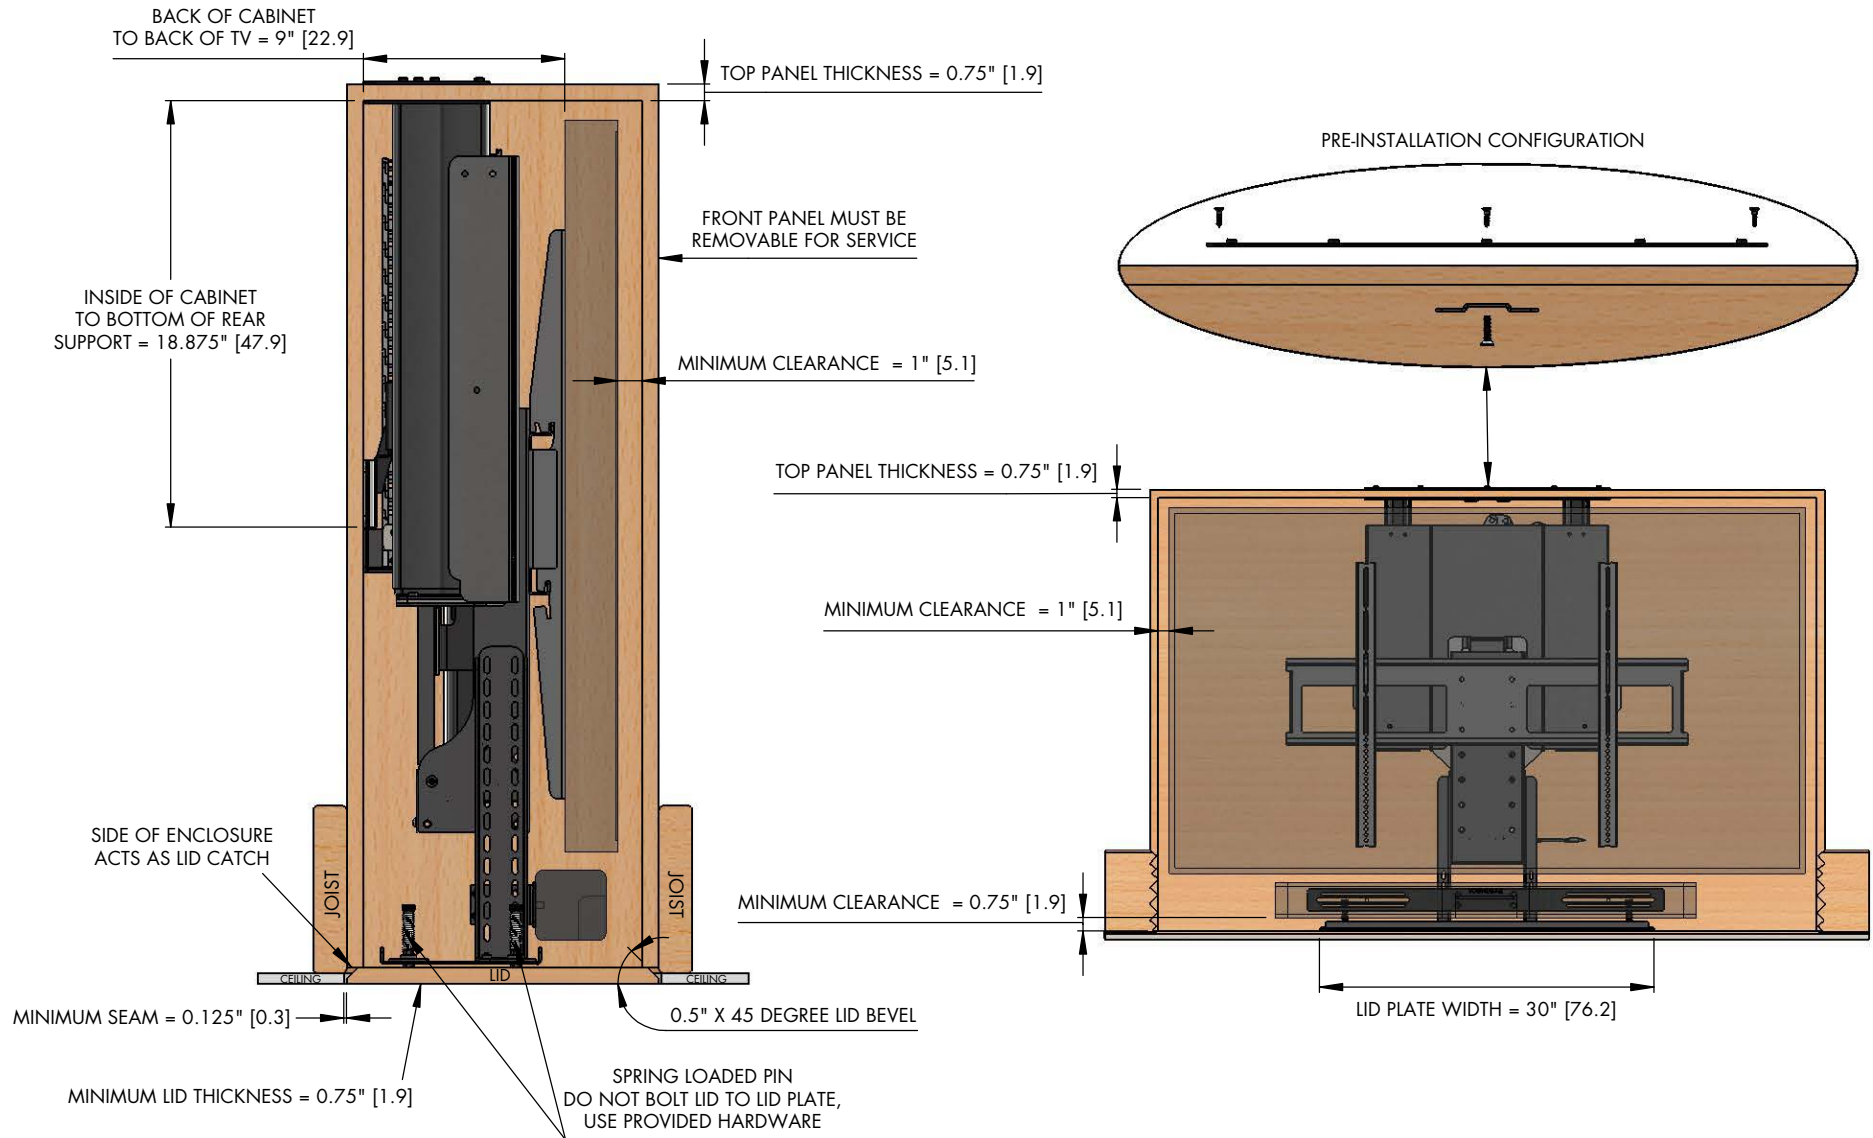

MODEL L-75ix DIAGRAM WITH SOUNDBAR MOUNT - PRIMARY CABINET DIMENSIONS

SPECIFICATIONS (CENTIMETERS ARE REPRESENTED BY [])

MAX TV SIZE : 75"
 MAX WEIGHT CAPACITY : 100 LBS [45.4 KG]
 LIFT MECHANISM WEIGHT : 129 LBS [58.5 KG]
 MAX TRAVEL (EXTENSION) : 52" [132.1]
 LIFT SYSTEM HEIGHT : 33.5" [85.1] TO 45.125" [114.6]
 MAX TV HEIGHT : 44.375" [112.7] MINUS LID THICKNESS
 MOTORIZED SWIVEL RANGE : +/- 180°

QUICK REFERENCE DIMENSION GUIDE (USE WHICHEVER IS GREATER)

TV DIMENSIONS : W____, H____, D____
 SOUNDBAR DIMENSIONS : SW____, SH____, SD____
 MIN. INTERIOR CABINET WIDTH : $W+2"$ [5.1] = ____ OR $SW+2"$ [5.1] = ____ OR 38" [96.5]
 MIN. LID CUTOUT WIDTH : $H+2"$ [5.1] = ____ OR 33.625" [85.4]
 MIN. INTERIOR CABINET HEIGHT : (CANNOT EXCEED 45.25" [114.9])
 MIN. INTERIOR CABINET DEPTH : $D+10"$ [25.4] = ____ OR $SD + 9"$ [22.9] = ____
 MIN. LID CUTOUT DEPTH :

NEXUS 21

COPYRIGHT 2019 - ALL RIGHTS RESERVED
UPDATED 10/30/19

MODEL L-75ix DIAGRAM WITH SOUNDBAR MOUNT - REFERENCE CABINET DIMENSIONS

NOTES:

1. TOP SUPPORT BRACKETS ALLOW LID PLATE TO BE ADJUSTED FLUSH WITH TOPSIDE OF LID
2. LID IS DESIGNED TO FLOAT WITH PROVIDED SPRING LOADED PINS - LID MUST BE INSTALLED PROPERLY FOR SAFETY

NEXUS₂₁

COPYRIGHT 2019 - ALL RIGHTS RESERVED
UPDATED 10/30/19

MODEL L-75ix DIAGRAM WITH SOUNDBAR MOUNT - LIFT IN MOTION

ADJUSTABLE TRAVEL = 48" [121.9] TO 52" [132.1]
(SEE NOTE BELOW)

NOTES:
1. HEIGHT LIMIT INSERT IS USED TO REDUCE THE TRAVEL BY UP TO 48" [121.9] WITH THE MAX TRAVEL BEING 52" [132.1]