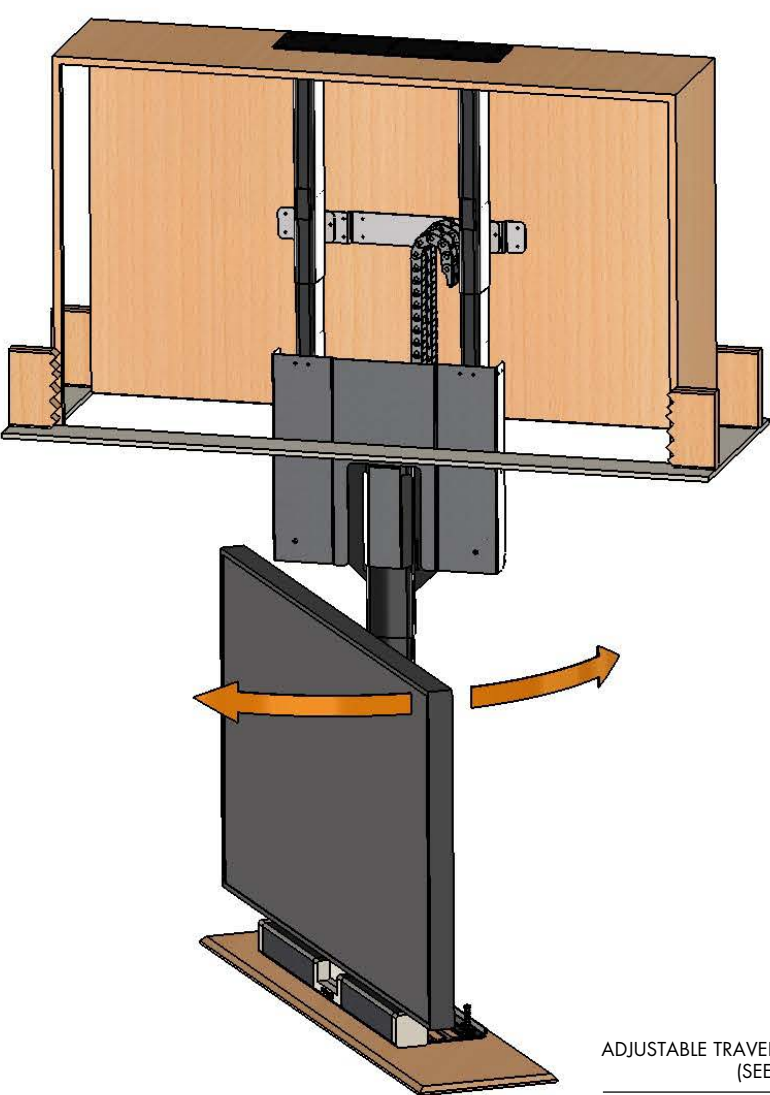

MODEL L-75ix DIAGRAM WITH SOUNDBAR MOUNT - PRIMARY CABINET DIMENSIONS

SPECIFICATIONS (CENTIMETERS ARE REPRESENTED BY [])

MAX TV SIZE : 75"
 MAX WEIGHT CAPACITY : 100 LBS [45.4 KG]
 LIFT MECHANISM WEIGHT : 129 LBS [58.5 KG]
 MAX TRAVEL (EXTENSION) : 52" [132.1]
 LIFT SYSTEM HEIGHT : 33.5" [85.1] TO 45.125" [114.6]
 MAX TV HEIGHT : 44.375" [112.7] MINUS LID THICKNESS
 MOTORIZED SWIVEL RANGE : +/- 180°

NOTES:

1. NEXUS 21 RECOMMENDS THIS INSTALLATION BE COMPLETED BY A LICENSED CONTRACTOR AND ELECTRICIAN
2. ALL DIMENSIONS SHOWN IN INCHES WITH CENTIMETERS SHOWN IN []
3. THE CABINET BOX SHOWN IN THE DIAGRAM IS FOR REFERENCE ONLY AND IS NOT PROVIDED WITH THE LIFT SYSTEM
4. FOR REFERENCE DIMENSIONS, SEE PAGE 2 OF THIS DIAGRAM
5. WHEN DETERMINING TV HEIGHT, ALWAYS USE MANUFACTURER SUPPLIED "TV WITHOUT STAND" HEIGHT
6. LIFT MECHANISM IS POWDERCOATED BLACK STEEL. COLORS IN DIAGRAM ARE FOR CLARITY ONLY.

NEXUS 21

COPYRIGHT 2019 - ALL RIGHTS RESERVED
UPDATED 10/30/19

MODEL L-75ix DIAGRAM WITH SOUNDBAR MOUNT - REFERENCE CABINET DIMENSIONS

NOTES:

1. TOP SUPPORT BRACKETS ALLOW LID PLATE TO BE ADJUSTED FLUSH WITH TOPSIDE OF LID
2. LID IS DESIGNED TO FLOAT WITH PROVIDED SPRING LOADED PINS - LID MUST BE INSTALLED PROPERLY FOR SAFETY

NEXUS₂₁

COPYRIGHT 2019 - ALL RIGHTS RESERVED
UPDATED 10/30/19

MODEL L-75ix DIAGRAM WITH SOUNDBAR MOUNT - LIFT IN MOTION

ADJUSTABLE TRAVEL = 48" [121.9] TO 52" [132.1]
(SEE NOTE BELOW)

NOTES:
1. HEIGHT LIMIT INSERT IS USED TO REDUCE THE TRAVEL BY UP TO 48" [121.9] WITH THE MAX TRAVEL BEING 52" [132.1]