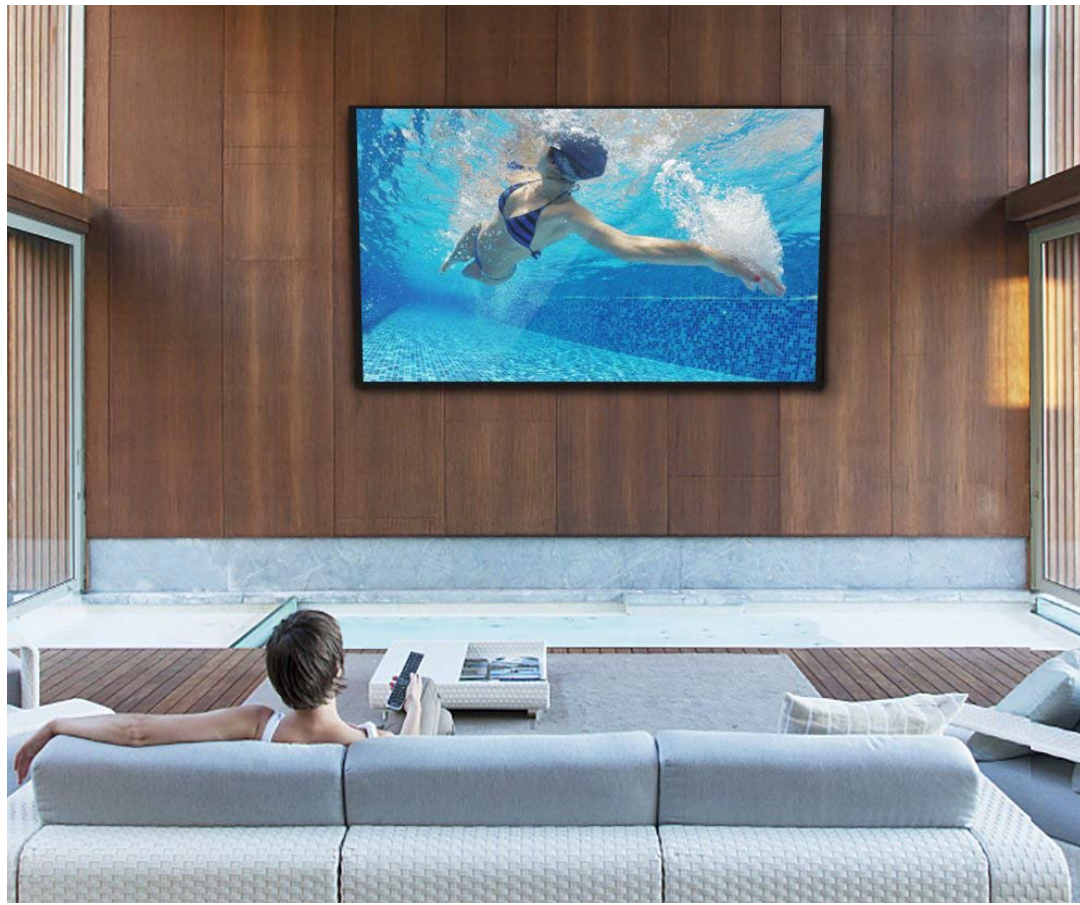

## Large Low Profile Tiltng TV Wall Mount

### Well Engineered Mount

✓ The design ensures TV mounting stability and security. Adjustable TV brackets offer lateral shift movement to allow perfect TV position, even with off-center wall wood studs.

✓ Convenient quick-release tabs design which you can easily pull down to unlock the TV from the wall plate.

Depth to wall:  
30mm

### Low-profile Design Save Your Space

- ✓ TV is positioned just 30 mm from the wall for a clean, low-profile appearance.

Proud to be a leading Australasian distributor for a number of world renowned Audio Visual and Information Technology brands.