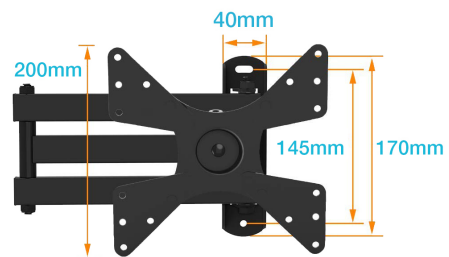

### Save Space

✓ An articulating TV wall mount with an arm that retracts 80mm from the wall for out-of-the-way convenience as well as a maximum extension 436mm from the wall.

### Full Motion Adjustment

✓ This full motion TV wall mount comes with a +15°/-15° tilt, +90°/-90° swivel (max. swivel angle depends on TV size) and 360° rotation for maximum viewing flexibility. Choose the perfect angle to view the screen from anywhere in the room.