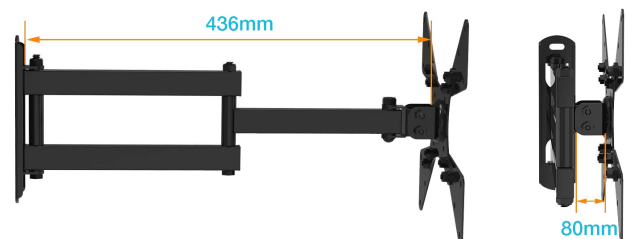

### Safe and Sturdy

✓ This heavy duty swivel TV mount is made of high grade steel which ensures reliable weight loading and ensures the whole unit is sturdy and safe.

### Save Space

✓ An articulating TV wall mount with an arm that retracts 80mm from the wall for out-of-the-way convenience as well as a maximum extension 436mm from the wall.

### Full Motion Adjustment

✓ This full motion TV wall mount comes with a +15°/-15° tilt, +90°/-90° swivel (max. swivel angle depends on TV size) and 360° rotation for maximum viewing flexibility. Choose the perfect angle to view the screen from anywhere in the room.