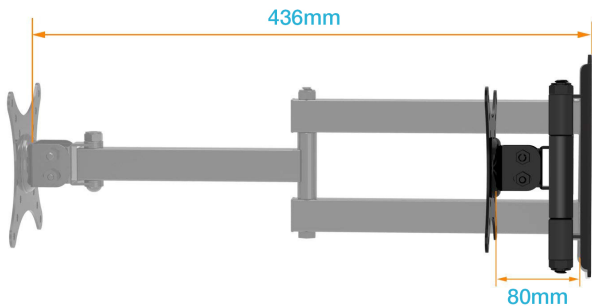

PERLESMITH

PSXSF1

Five Year
Warranty

50x50,75x75
100x100

Tilt -15°/15°

Rotate 360°

Swivel 180°

Extra Small Full Motion TV Wall Mount

Full Motion Adjustment

✓ This full motion TV wall mount comes with a +15°/-15° Tilt, +/-90° Swivel (max. swivel angle depends on TV size) and 360° rotation for maximum viewing flexibility. Choose the perfect angle to view the screen from anywhere in the room.

Safe and Sturdy

✓ This heavy duty swivel TV mount is made of high grade steel which ensures reliable weight loading and ensures the whole unit is sturdy and safe.

Save Space

✓ An articulating TV wall mount with an arm that retracts 80mm from the wall for out-of-the-way convenience as well as a maximum extension 436mm from the wall.