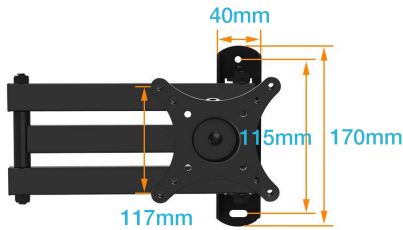

PERLESMITH

PSXSF1

Five Year
Warranty

50x50,75x75
100x100

Tilt -15°/15°

Rotate 360°

Swivel 180°

Extra Small Full Motion TV Wall Mount

Full Motion Adjustment

✓ This full motion TV wall mount comes with a +15°/-15° Tilt, +/-90° Swivel (max. swivel angle depends on TV size) and 360° rotation for maximum viewing flexibility. Choose the perfect angle to view the screen from anywhere in the room.

Safe and Sturdy

✓ This heavy duty swivel TV mount is made of high grade steel which ensures reliable weight loading and ensures the whole unit is sturdy and safe.

Save Space

✓ An articulating TV wall mount with an arm that retracts 80mm from the wall for out-of-the-way convenience as well as a maximum extension 436mm from the wall.