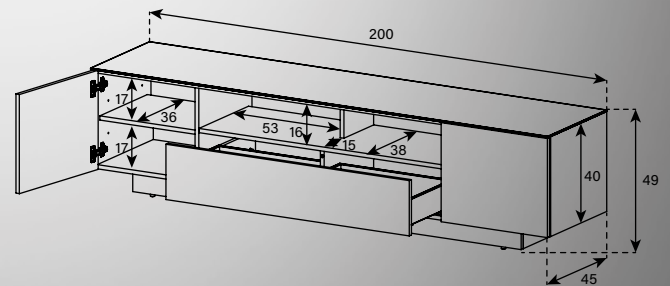

European
Manufactured

LB2030-BNW

42 - 82"

40 KG

Laminated
MDP + Glass

W2000 x D450 x H490 mm

Introduction

Functional and Stunning audio video furniture from the Value Series by Sonorous. Handmade using the highest quality materials, the Sonorous LB2030 offers a plentiful and complete solution to store and conceal your audio video and gaming equipment.

Features

- Right and Left hand side doors conceal two shelved compartments.
- A lower central storage drawer.
- The central upper section is designed to house a centre speaker or soundbar.
- Black body, front doors and drawer Black North Wood decor.