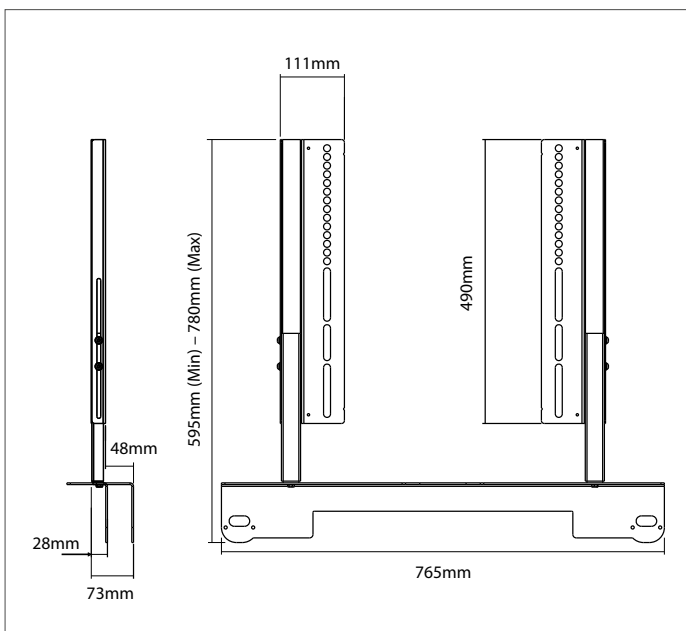

Fixes to TV wall brackets, allowing you to add the soundbar ensuring your sound is aligned with the screen.

- Bespoke design securely holds the Citation Bar
- Easily attaches to existing TV mounts to align the soundbar to the screen
- Allows the soundbar to rotate with the screen when using a full motion mount
- Designed and manufactured in the UK
- Suitable for TV's 40-65"
- Fully adjustable
- Constructed from steel
- Designed and manufactured in the UK

Black:

Product Code	SDXHKCBARTVM1021
UPC Number	5057964001111

Millimetres / Kilograms	Height	Width	Depth	Weight
Product Size	780 (max)	765	73	4.79
Millimetres / Kilograms	Length	Width	Height	Weight
Retail Carton	790	130	115	5.2
Carton Contents	1 x mount attachment bracket and instructions			
Outer Carton Quantity	4	Country of Manufacture		UK