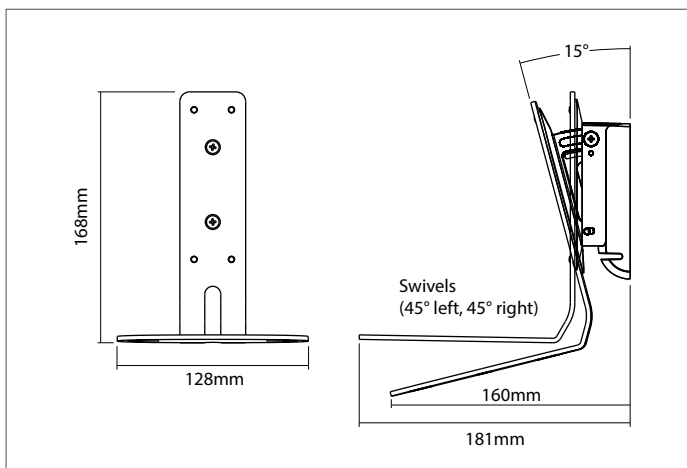

Flexible and functional wall mount to perfectly position the speaker. Includes tilt and swivel adjustment to perfectly angle the sound.

- Bespoke design securely holds the Citation ONE
- Angle your sound with tilt (15°) and swivel (45° left, 45° right)
- Quick and easy to install and adjust
- Can be inverted to securely hold the speaker upside down - so its controls are easily accessible
- Constructed from steel and ABS
- Available in black or grey to match the speaker
- Designed and manufactured in the UK

	Grey:	Black:
Product Code	SDXHKCONEWM1091	SDXHKCONEWM1021
UPC Number	5057964001005	5057964000992

Millimetres / Kilograms	Height	Width	Depth	Weight
Product Size	168	128	181 (max)	0.54
Millimetres / Kilograms	Length	Width	Height	Weight
Retail Carton	210	168	143	0.75
Carton Contents	1 x wall mount and instructions			
Outer Carton Quantity	4	Country of Manufacture		UK