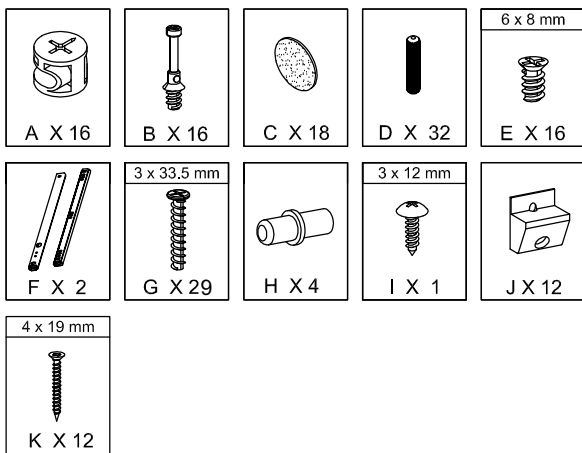

WARNING! This product contains small items that could be a choking hazard if swallowed. Keep these items away from young children!

1060 X 130 X 25 2x

295 X 38 X 25 2x

596 X 165 X 15.5 1x

596 X 165 X 15.5 1x

516 X 112 X 15 2x

340 X 114 X 15 2x

340 X 114 X 50 2x

527 X 336.5 X 2.5 2x

324 X 64 X 15 2x

AV Supply Group (AVS) intends to make this manual accurate and complete. However, AVS makes no claim that the information contained herein covers all details, conditions, or variations. Nor does it provide for every possible contingency in connection with the installation or use of this product. The information contained in this document is subject to change without notice or obligation of any kind. AVS makes no representation of warranty, expressed or implied, regarding the information contained herein. AVS assumes no responsibility for accuracy, completeness or sufficiency of the information contained in this document.