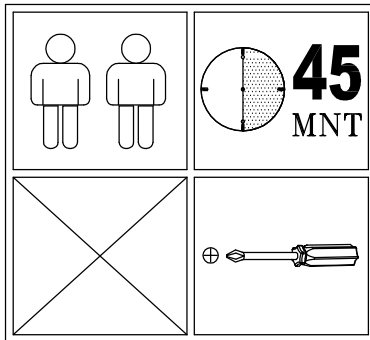

PRODUCT CARE: Care for your furniture by cleaning with glass cleaner and a disposable paper towel, do NOT use abrasive chemical products to clean your AVS furniture

1200 X 396 X 15 1x

1200 X 396 X 15 1x

340 X 379 X 15 1x

340 X 394 X 15 1x

340 X 356 X 15 1x

582 X 338 X 15 1x

1177 X 351 X 2.5 1x

118 X 36 X 36 1x

CAUTION: Do not use this product for any purpose not explicitly specified by AVS. Improper installation may cause property damage or personal injury. If you do not understand these directions, or have doubts about the safety of the installation, contact AVS Customer Service or call a qualified contractor. AVS is not responsible for damage or injury caused by incorrect mounting, assembly, or use.

WARNING! This product contains small items that could be a choking hazard if swallowed. Keep these items away from young children!

1060 X 130 X 25 2x

295 X 38 X 25 2x

596 X 165 X 15.5 1x

596 X 165 X 15.5 1x

516 X 112 X 15 2x

340 X 114 X 15 2x

340 X 114 X 50 2x

527 X 336.5 X 2.5 2x

324 X 64 X 15 2x