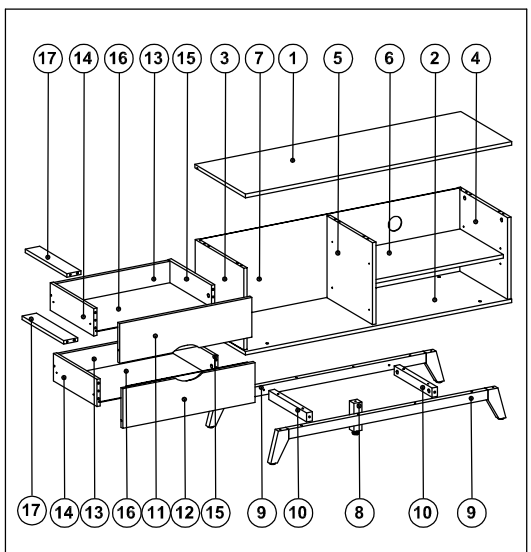

PRODUCT CARE: Care for your furniture by cleaning with glass cleaner and a disposable paper towel, do NOT use abrasive chemical products to clean your AVS furniture

1200 X 396 X 15 1x

1200 X 396 X 15 1x

340 X 379 X 15 1x

340 X 394 X 15 1x

340 X 356 X 15 1x

582 X 338 X 15 1x

1177 X 351 X 2.5 1x

118 X 36 X 36 1x

CAUTION: Do not use this product for any purpose not explicitly specified by AVS. Improper installation may cause property damage or personal injury. If you do not understand these directions, or have doubts about the safety of the installation, contact AVS Customer Service or call a qualified contractor. AVS is not responsible for damage or injury caused by incorrect mounting, assembly, or use.

WARNING! This product contains small items that could be a choking hazard if swallowed. Keep these items away from young children!

1060 X 130 X 25 2x

295 X 38 X 25 2x

596 X 165 X 15.5 1x

596 X 165 X 15.5 1x

516 X 112 X 15 2x

340 X 114 X 15 2x

340 X 114 X 50 2x

527 X 336.5 X 2.5 2x

324 X 64 X 15 2x