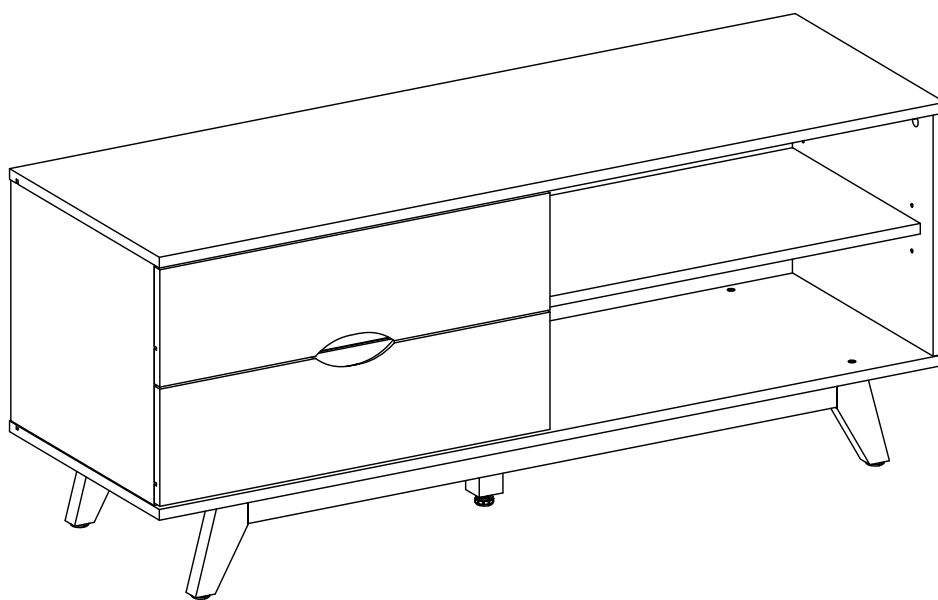

ASSEMBLY INSTRUCTIONS

CB1200SOB

Thank you for choosing AVS CB1200SOB Furniture. Before beginning assembly, please check all parts are included and undamaged. For any assembly or parts enquiries, please contact AV Supply Group Ltd on (09) 2749172 or email to info@avsupply.co.nz

CB1200SOB

The cabinet top supports up to 35 kg (77 lbs.)
The right shelf supports up to 7.5 kg (16.5 lbs.)

PRODUCT CARE: Care for your furniture by cleaning with glass cleaner and a disposable paper towel, do NOT use abrasive chemical products to clean your AVS furniture

1200 X 396 X 15 1x

1200 X 396 X 15 1x

340 X 379 X 15 1x

340 X 394 X 15 1x

340 X 356 X 15 1x

582 X 338 X 15 1x

1177 X 351 X 2.5 1x

118 X 36 X 36 1x