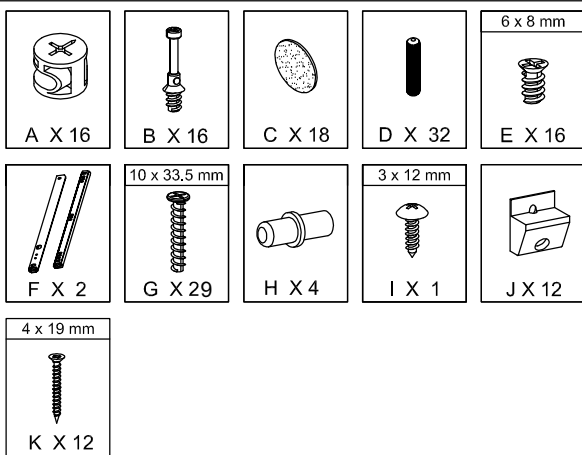

**WARNING!** This product contains small items that could be a choking hazard if swallowed. Keep these items away from young children!

1060 X 130 X 25 2x

295 X 38 X 25 2x

596 X 165 X 15.5 1x

596 X 165 X 15.5 1x

516 X 112 X 15 2x

340 X 114 X 15 2x

340 X 114 X 50 2x

527 X 336.5 X 2.5 2x

324 X 64 X 15 2x

AV Supply Group (AVS) intends to make this manual accurate and complete. However, AVS makes no claim that the information contained herein covers all details, conditions, or variations. Nor does it provide for every possible contingency in connection with the installation or use of this product. The information contained in this document is subject to change without notice or obligation of any kind. AVS makes no representation of warranty, expressed or implied, regarding the information contained herein. AVS assumes no responsibility for accuracy, completeness or sufficiency of the information contained in this document.