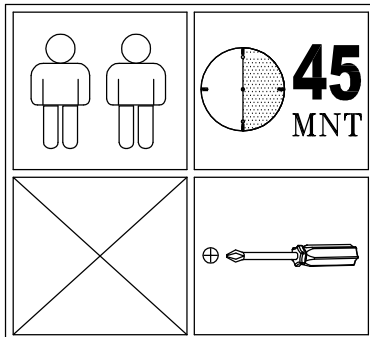

# CB1200SOW

The cabinet top supports up to 35 kg (77 lbs.)  
The right shelf supports up to 7.5 kg (16.5 lbs.)

**PRODUCT CARE:** Care for your furniture by cleaning with glass cleaner and a disposable paper towel, do NOT use abrasive chemical products to clean your AVS furniture

1200 X 396 X 15 1x

1200 X 396 X 15 1x

340 X 379 X 15 1x

340 X 394 X 15 1x

340 X 356 X 15 1x

582 X 338 X 15 1x

1177 X 351 X 2.5 1x

118 X 36 X 36 1x