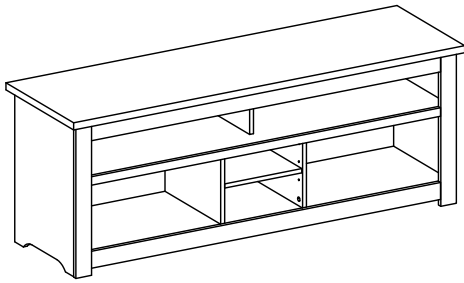

DT 150

PRODUCT CARE: Care for your furniture by cleaning with glass cleaner and a disposable paper towel, do NOT use abrasive chemical products to clean your AVS furniture

CAUTION: Do not use this product for any purpose not explicitly specified by AVS. Improper installation may cause property damage or personal injury. If you do not understand these directions, or have doubts about the safety of the installation, contact AVS Customer Service or call a qualified contractor. AVS is not responsible for damage or injury caused by incorrect mounting, assembly, or use.

WARNING! This product contains small items that could be a choking hazard if swallowed. Keep these items away from young children!

AV Supply Group (AVS) intend to make this manual accurate and complete. However, AVS makes no claim that the information contained herein covers all details, conditions, or variations. Nor does it provide for every possible contingency in connection with the installation or use of this product. The information contained in this document is subject to change without notice or obligation of any kind. AVS makes no representation of warranty, expressed or implied, regarding the information contained herein. AVS assumes no responsibility for accuracy, completeness or sufficiency of the information contained in this document.