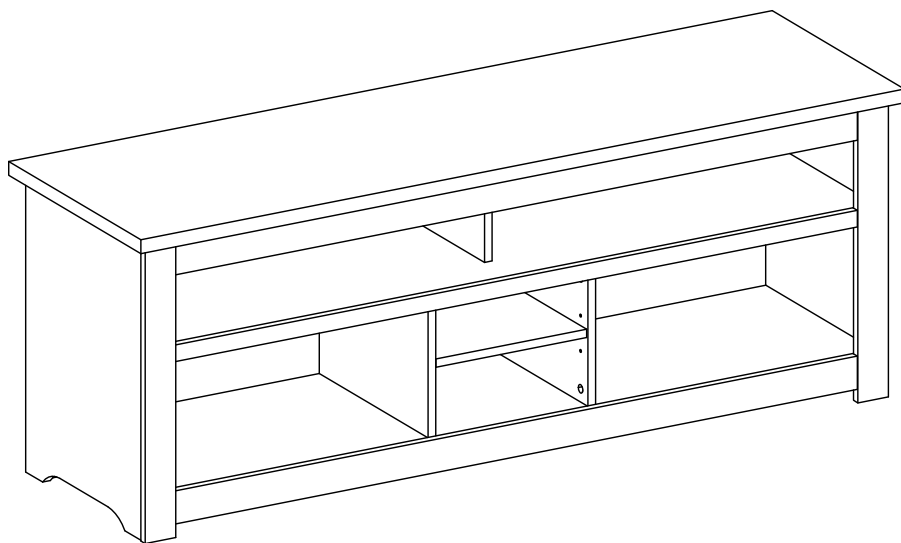

ASSEMBLY INSTRUCTIONS

DT 150

Thank you for choosing AVS DT 150 AV Furniture. Before beginning assembly, please check all parts are included and undamaged. For any assembly or parts enquiries, please contact AV Supply Group Ltd on (09) 2749172 or email to info@avsupply.co.nz