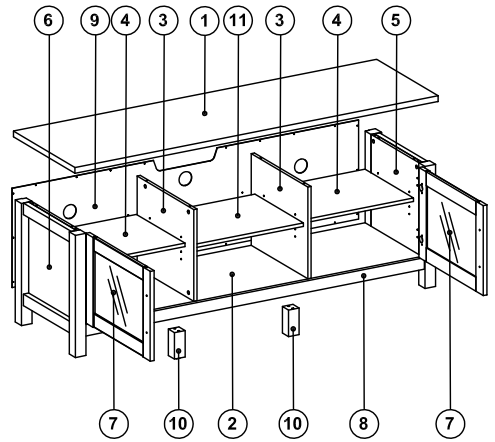

LB1500

The top table supports up to 68 kg (150 lbs.)
 The middle shelf supports up to 10 kg (22 lbs.)
 The lower shelf support up to 68 kg (150 lbs.)

1490 X 500 X 25 1x

1380 X 464 X 15 1x

398 X 462 X 15 2x

447 X 396 X 15 2x

530 X 490 X 50 1x

530 X 490 X 50 1x

453 X 390 X 18 2x

1380 X 50 X 18 1x

1415 X 430 X 2.5 1x

115 X 50 X 50 2x

447 X 396 X 15 1x