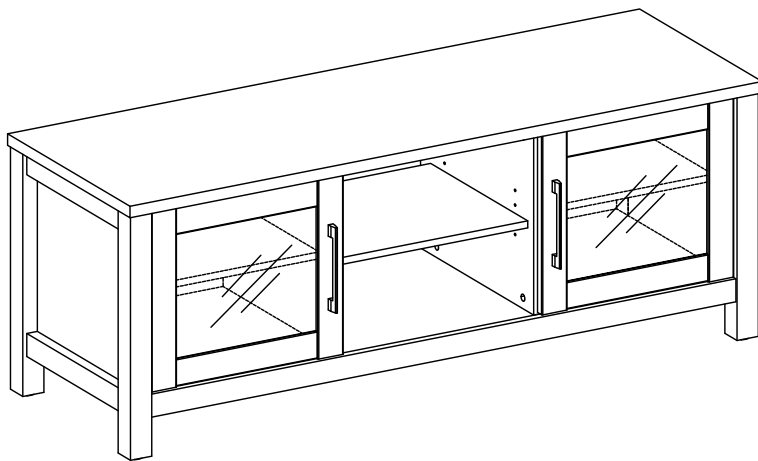

ASSEMBLY INSTRUCTIONS

LB1500

Thank you for choosing AVS LB1500 Furniture. Before beginning assembly, please check all parts are included and undamaged. For any assembly or parts enquiries, please contact AV Supply Group Ltd on (09) 2749172 or email to info@avsupply.co.nz