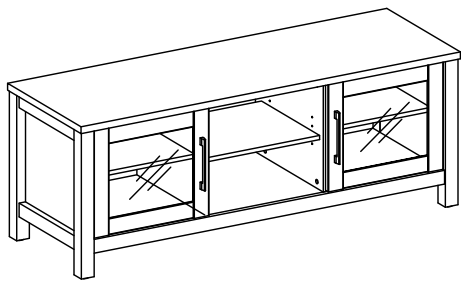

LB1500

The top table supports up to 68 kg (150 lbs.)
 The middle shelf supports up to 10 kg (22 lbs.)
 The lower shelf support up to 68 kg (150 lbs.)

1490 X 500 X 25 1x

1380 X 464 X 15 1x

398 X 462 X 15 2x