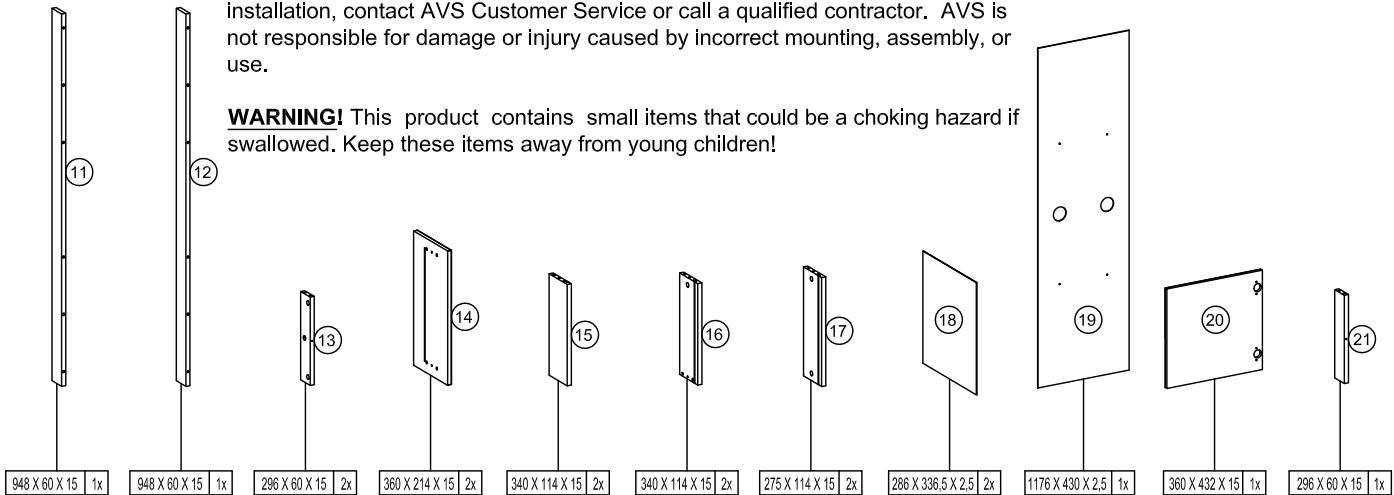

CAUTION: Do not use this product for any purpose not explicitly specified by AVS. Improper installation may cause property damage or personal injury. If you do not understand these directions, or have doubts about the safety of the installation, contact AVS Customer Service or call a qualified contractor. AVS is not responsible for damage or injury caused by incorrect mounting, assembly, or use.

WARNING! This product contains small items that could be a choking hazard if swallowed. Keep these items away from young children!