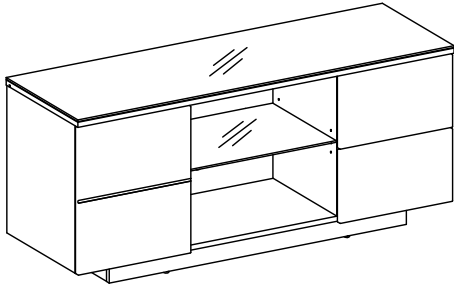

ASSEMBLY INSTRUCTIONS

LBR1200BG

Thank you for choosing AVS LBR1200BG AV Furniture. Before beginning assembly, please check all parts are included and undamaged. For any assembly or parts enquiries, please contact AV Supply Group Ltd on (09) 2749172 or email to info@avsupply.co.nz

LBR1200BG

The top table support up to 35 kg (77 lbs)
 The glass shelf support up to 7.5 kg (16.5 lbs)
 The left shelf support up to 7.5 kg (16.5 lbs)

2x

PRODUCT CARE: Care for your furniture by cleaning with glass cleaner and a disposable paper towel, do NOT use abrasive chemical products to clean your AVS furniture