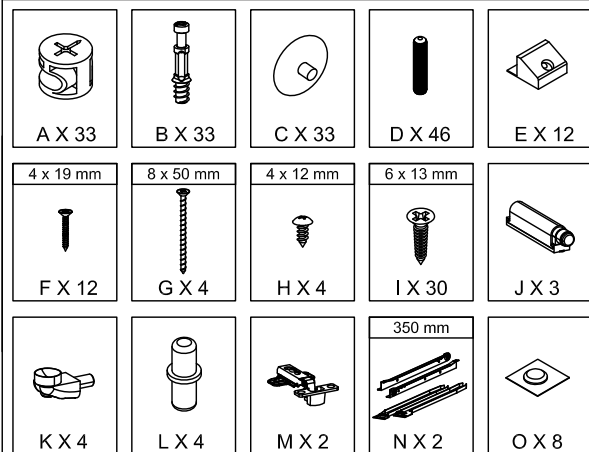

CAUTION: Do not use this product for any purpose not explicitly specified by AVS. Improper installation may cause property damage or personal injury. If you do not understand these directions, or have doubts about the safety of the installation, contact AVS Customer Service or call a qualified contractor. AVS is not responsible for damage or injury caused by incorrect mounting, assembly, or use.

WARNING! This product contains small items that could be a choking hazard if swallowed. Keep these items away from young children!