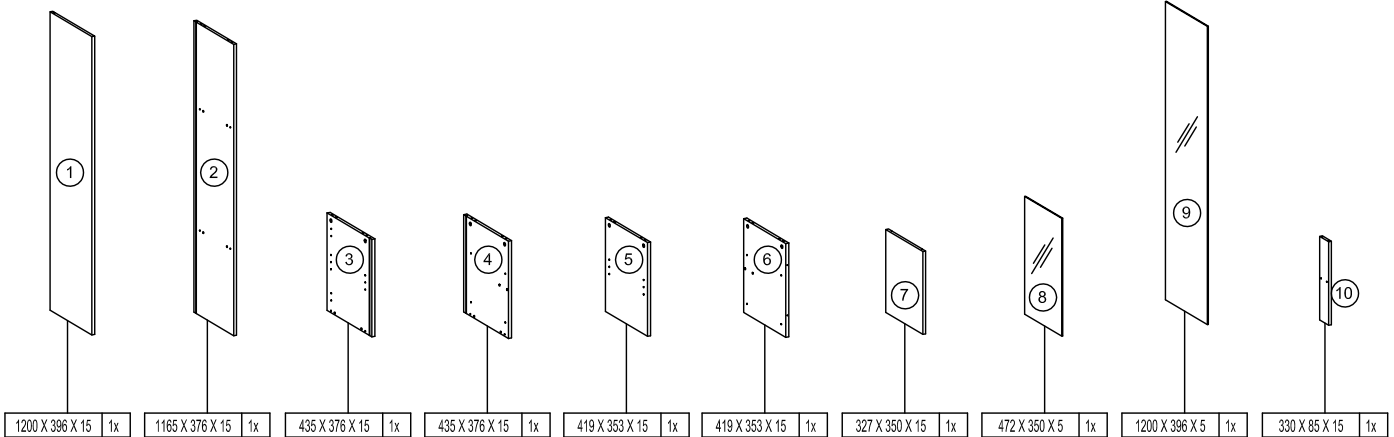

LBR1200BG

The top table support up to 35 kg (77 lbs)
 The glass shelf support up to 7.5 kg (16.5 lbs)
 The left shelf support up to 7.5 kg (16.5 lbs)

2x

PRODUCT CARE: Care for your furniture by cleaning with glass cleaner and a disposable paper towel, do NOT use abrasive chemical products to clean your AVS furniture