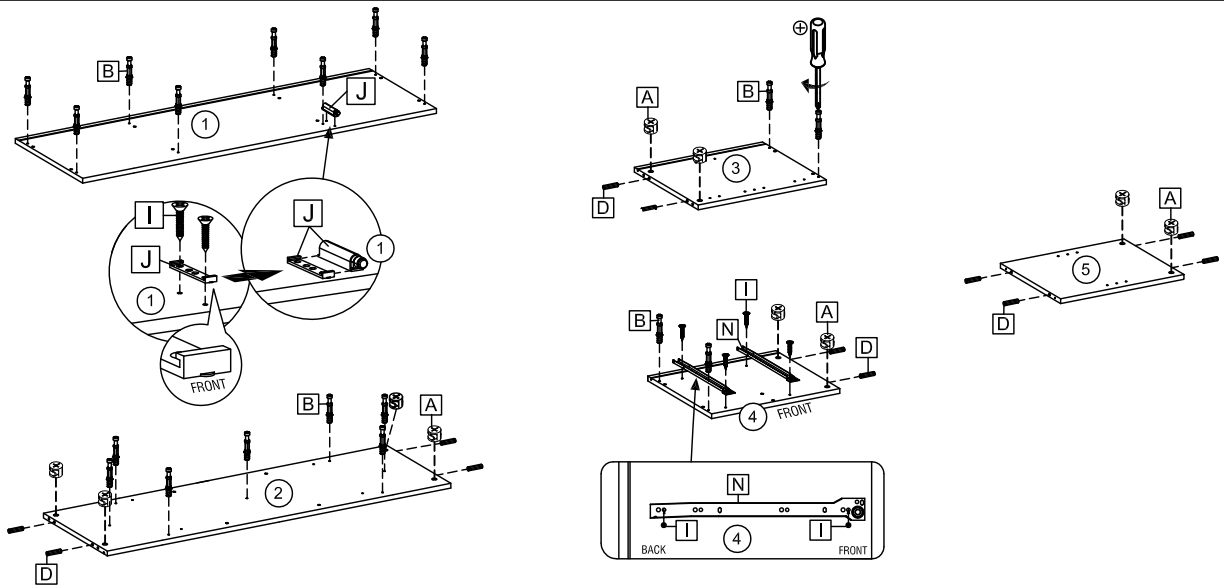

LBR1200BG

1