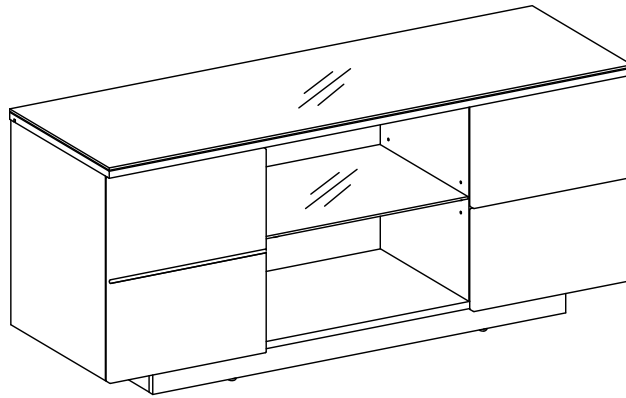

ASSEMBLY INSTRUCTIONS

LBR1200BG

Thank you for choosing AVS LBR1200BG AV Furniture. Before beginning assembly, please check all parts are included and undamaged. For any assembly or parts enquiries, please contact AV Supply Group Ltd on (09) 2749172 or email to info@avsupply.co.nz

LBR1200BG

The top table support up to 35 kg (77 lbs)
 The glass shelf support up to 7.5 kg (16.5 lbs)
 The left shelf support up to 7.5 kg (16.5 lbs)

2x

PRODUCT CARE: Care for your furniture by cleaning with glass cleaner and a disposable paper towel, do NOT use abrasive chemical products to clean your AVS furniture