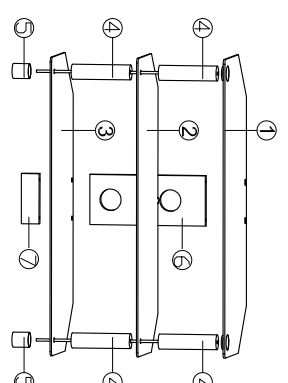

The top shelf supports up to 30 kg (66 lbs)  
The middle shelf supports up to 15 kg (33 lbs)  
The lower shelf supports up to 15 kg (33 lbs)

### LPF1000B

- ①  [T000x380x6 | 1x]
- ②  [T000x350x5 | 1x]
- ③  [T000x380x5 | 1x]
- ④  [50x194 | 4x]
- ⑤  [50x53 | 2x]
- ⑥  [392x170x18 | 1x]
- ⑦  [50x170x18 | 1x]

- Ax2 
- Bx2 
- Cx2 
- Dx2 
- Ex2 
- Fx3 
- Gx1 
- Hx2 