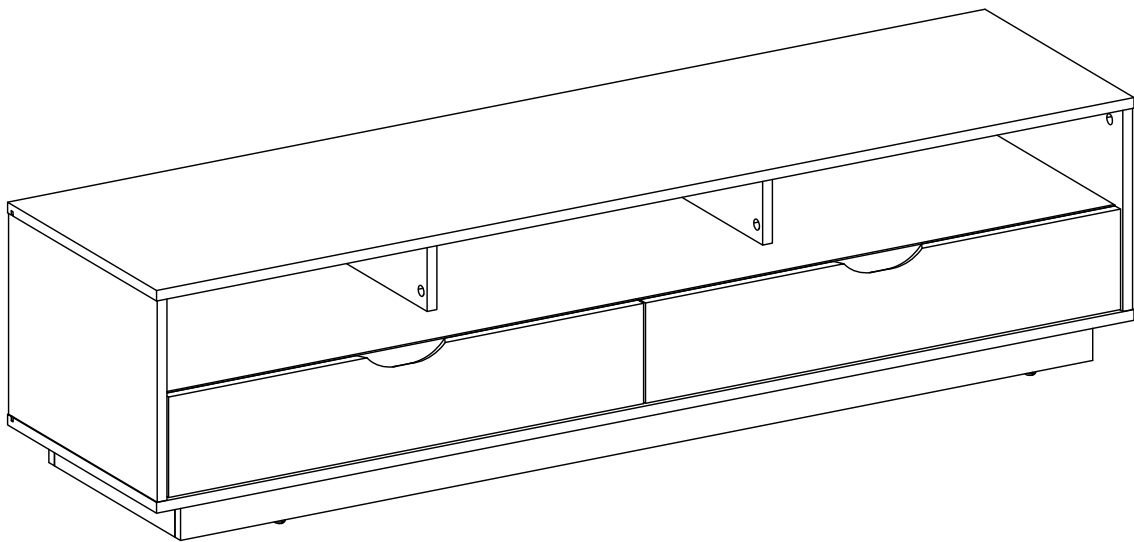

ASSEMBLY INSTRUCTIONS

MD1500SOB

Thank you for choosing AVS MD1500SOB AV Furniture. Before beginning assembly, please check all parts are included and undamaged. For any assembly or parts enquiries, please contact AV Supply Group Ltd on (09) 2749172 or email to info@avsupply.co.nz