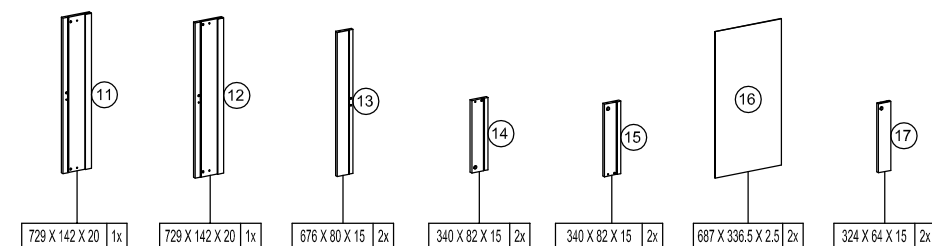

AV Supply Group (AVS) intends to make this manual accurate and complete. However, AVS makes no claim that the information contained herein covers all details, conditions, or variations. Nor does it provide for every possible contingency in connection with the installation or use of this product. The information contained in this document is subject to change without notice or obligation of any kind. AVS makes no representation of warranty, expressed or implied, regarding the information contained herein. AVS assumes no responsibility for accuracy, completeness or sufficiency of the information contained in this document.