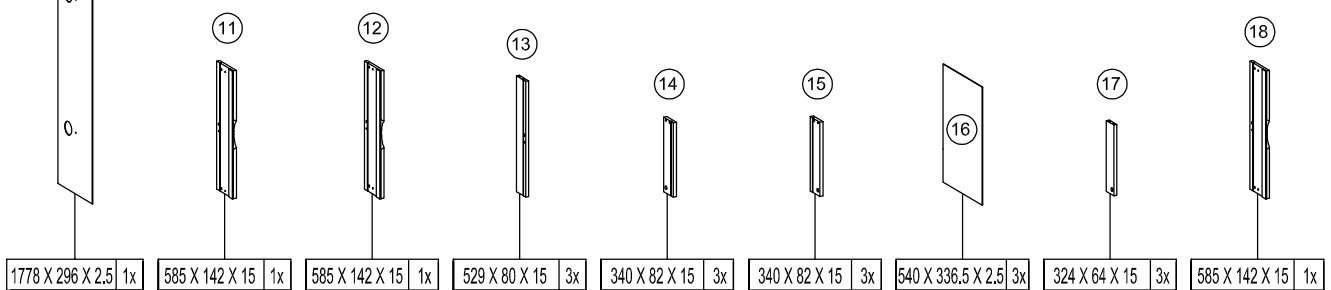

AV Supply Group (AVS) intends to make this manual accurate and complete. However, AVS makes no claim that the information contained herein covers all details, conditions, or variations. Nor does it provide for every possible contingency in connection with the installation or use of this product. The information contained in this document is subject to change without notice or obligation of any kind. AVS makes no representation of warranty, expressed or implied, regarding the information contained herein. AVS assumes no responsibility for accuracy, completeness or sufficiency of the information contained in this document.