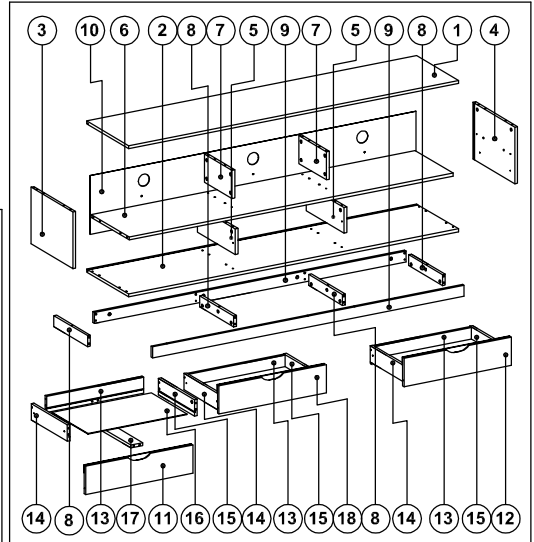

The cabinet top supports up to 45 kg (99 lbs.)