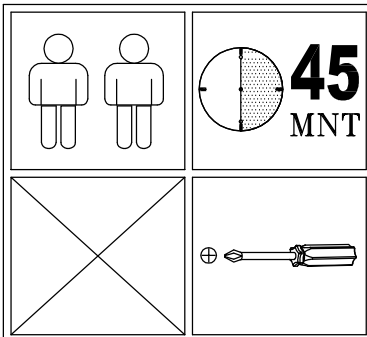

MD1800SOB

The cabinet top supports up to 45 kg (99 lbs.)

PRODUCT CARE: Care for your furniture by cleaning with glass cleaner and a disposable paper towel, do NOT use abrasive chemical products to clean your AVS furniture