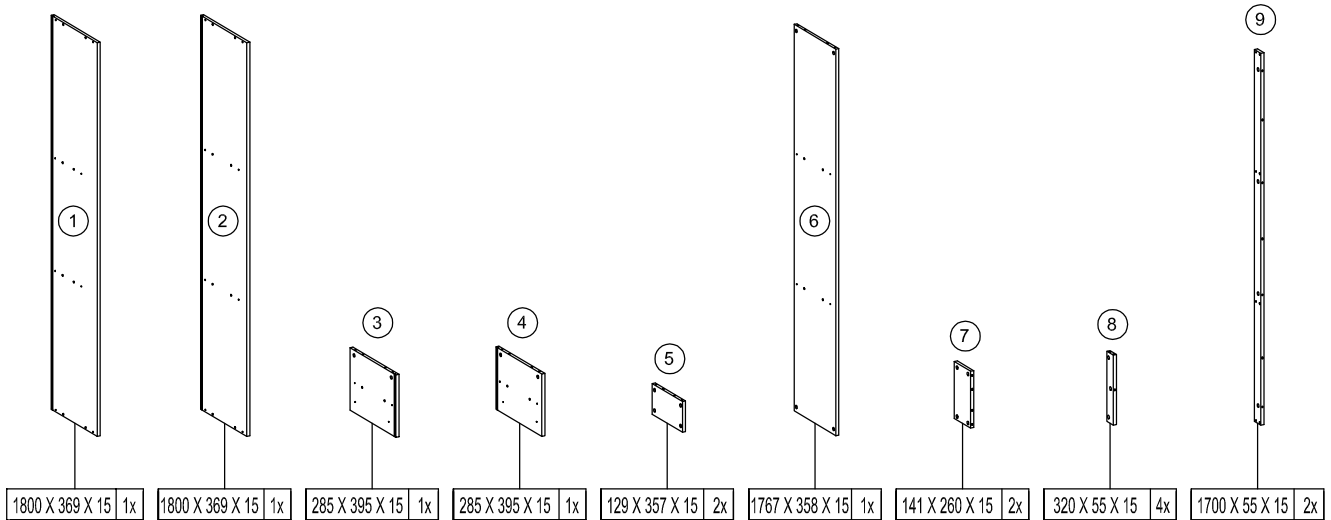

MD1800SOB

The cabinet top supports up to 45 kg (99 lbs.)

PRODUCT CARE: Care for your furniture by cleaning with glass cleaner and a disposable paper towel, do NOT use abrasive chemical products to clean your AVS furniture