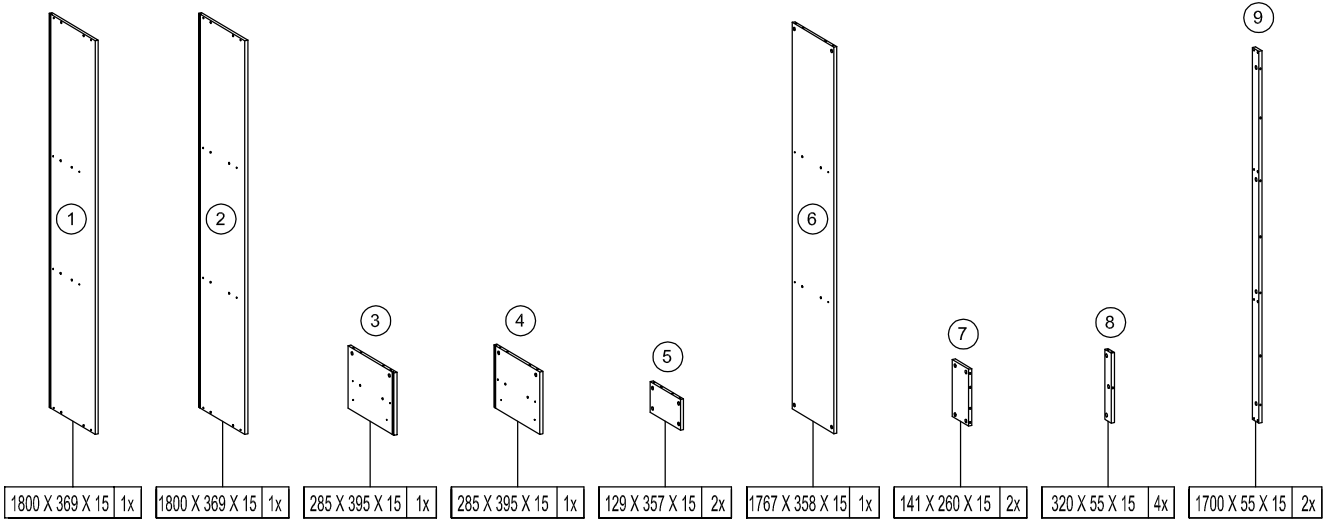

MD1800SOW

The cabinet top supports up to 45 kg (99 lbs.)

PRODUCT CARE: Care for your furniture by cleaning with glass cleaner and a disposable paper towel, do NOT use abrasive chemical products to clean your AVS furniture