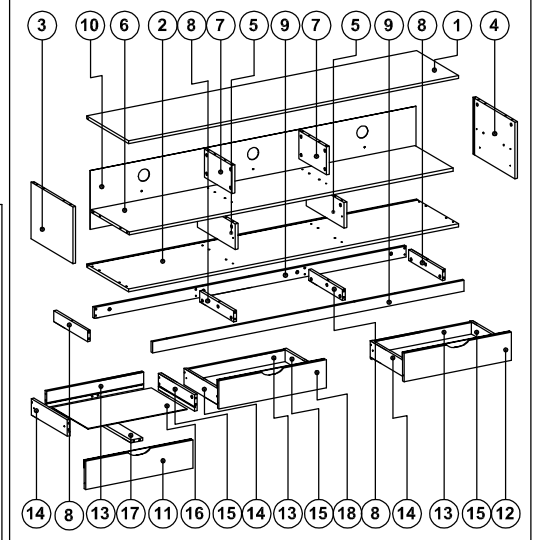

The cabinet top supports up to 45 kg (99 lbs.)