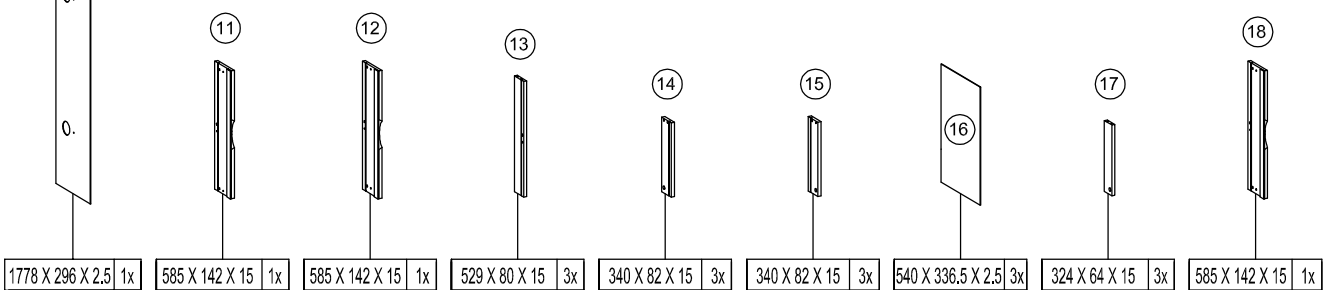

AV Supply Group (AVS) intends to make this manual accurate and complete. However, AVS makes no claim that the information contained herein covers all details, conditions, or variations. Nor does it provide for every possible contingency in connection with the installation or use of this product. The information contained in this document is subject to change without notice or obligation of any kind. AVS makes no representation of warranty, expressed or implied, regarding the information contained herein. AVS assumes no responsibility for accuracy, completeness or sufficiency of the information contained in this document.