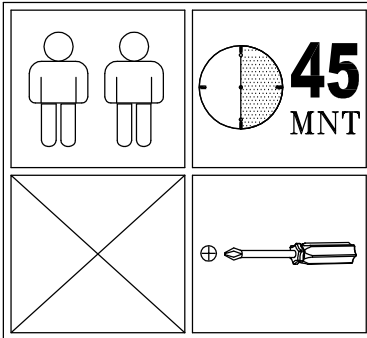

The cabinet top supports up to 45 kg (99 lbs.)