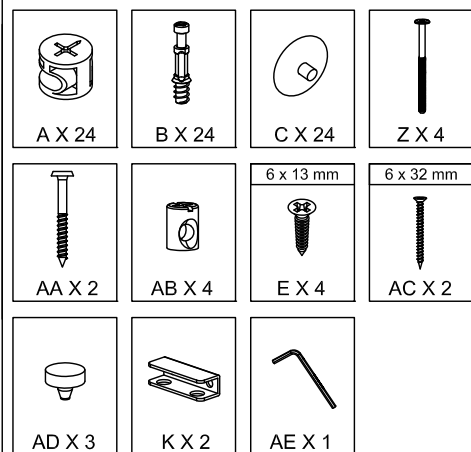

1200 X 396 X 18 | 1x

954 X 340 X 18 | 1x

954 X 335 X 5 | 1x

800 X 95 X 25 | 1x

1080 X 60 X 18 | 1x

1080 X 60 X 18 | 1x

**CAUTION:** Do not use this product for any purpose not explicitly specified by AVS. Improper installation may cause property damage or personal injury. If you do not understand these directions, or have doubts about the safety of the installation, contact AVS Customer Service or call a qualified contractor. AVS is not responsible for damage or injury caused by incorrect mounting, assembly, or use.

**WARNING!** This product contains small items that could be a choking hazard if swallowed. Keep these items away from young children!

430 X 198 X 15 | 1x

430 X 198 X 15 | 1x

285 X 60 X 15 | 2x

296 X 60 X 15 | 4x

1060 X 20 X 20 | 1x

AV Supply Group (AVS) intend to make this manual accurate and complete. However, AVS makes no claim that the information contained herein covers all details, conditions, or variations. Nor does it provide for every possible contingency in connection with the installation or use of this product. The information contained in this document is subject to change without notice or obligation of any kind. AVS makes no representation of warranty, expressed or implied, regarding the information contained herein. AVS assumes no responsibility for accuracy, completeness or sufficiency of the information contained in this document.