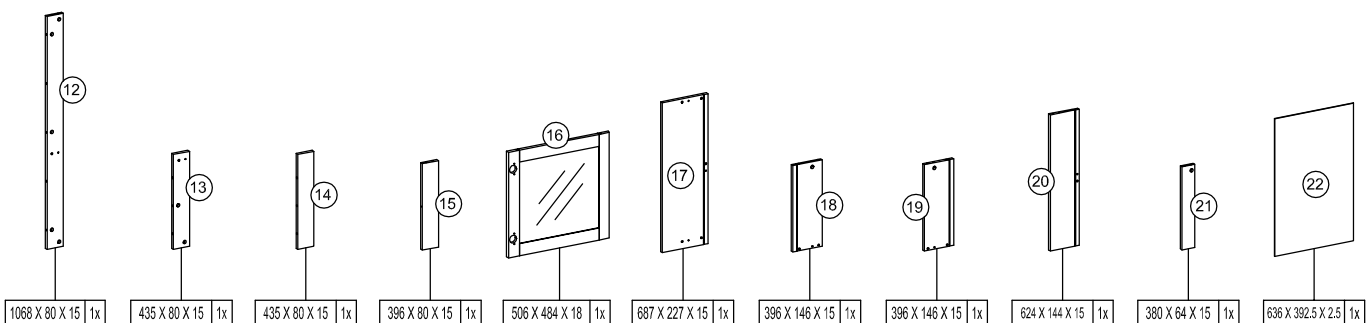

A X 38	B X 38	OAK SOL C X 25	D X 51	6 x 8 mm E X 8
F X 1SET	10 x 33.5 mm G X 9	H X 10	4 x 19 mm I X 10	4 x 12 mm J X 3
4 x 10 mm K X 4	L X 2	M X 4	WHITE N X 12	O X 8

AV Supply Group (AVS) intends to make this manual accurate and complete. However, AVS makes no claim that the information contained herein covers all details, conditions, or variations. Nor does it provide for every possible contingency in connection with the installation or use of this product. The information contained in this document is subject to change without notice or obligation of any kind. AVS makes no representation of warranty, expressed or implied, regarding the information contained herein. AVS assumes no responsibility for accuracy, completeness or sufficiency of the information contained in this document.