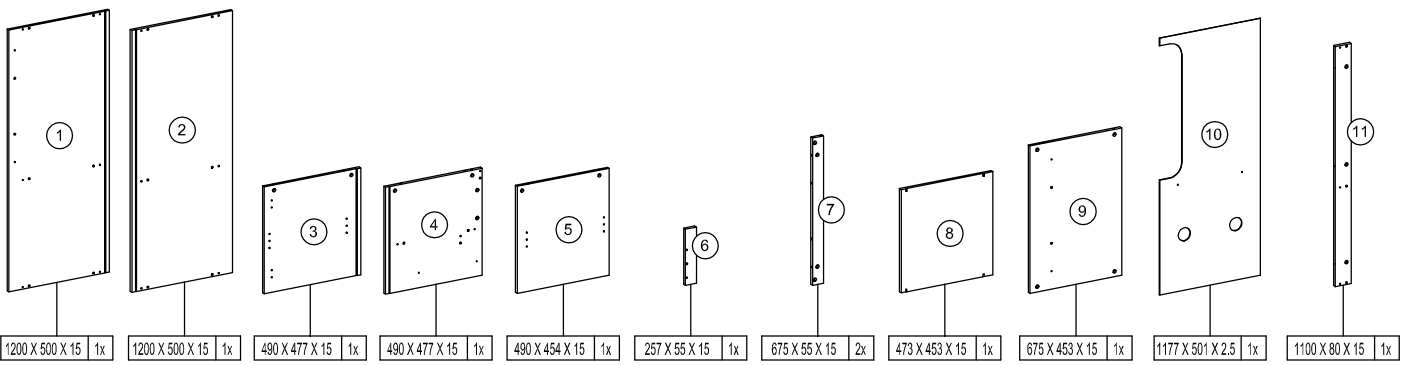

CAUTION: Do not use this product for any purpose not explicitly specified by AVS. Improper installation may cause property damage or personal injury. If you do not understand these directions, or have doubts about the safety of the installation, contact AVS Customer Service or call a qualified contractor. AVS is not responsible for damage or injury caused by incorrect mounting, assembly, or use.

WARNING! This product contains small items that could be a choking hazard if swallowed. Keep these items away from young children!