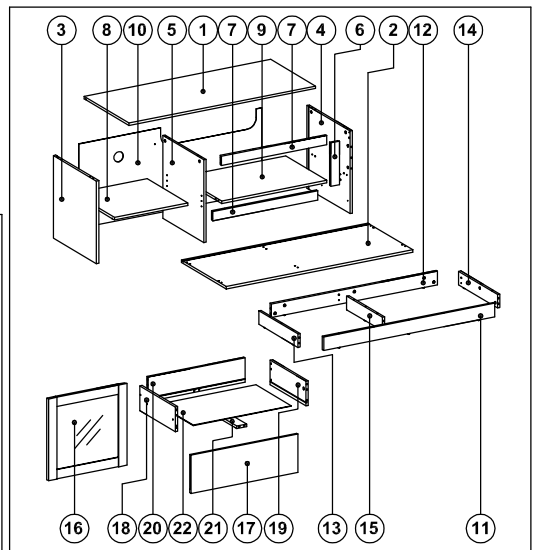

The cabinet top supports up to 50 kg (110 lbs.)

PRODUCT CARE: Care for your furniture by cleaning with glass cleaner and a disposable paper towel, do NOT use abrasive chemical products to clean your AVS furniture