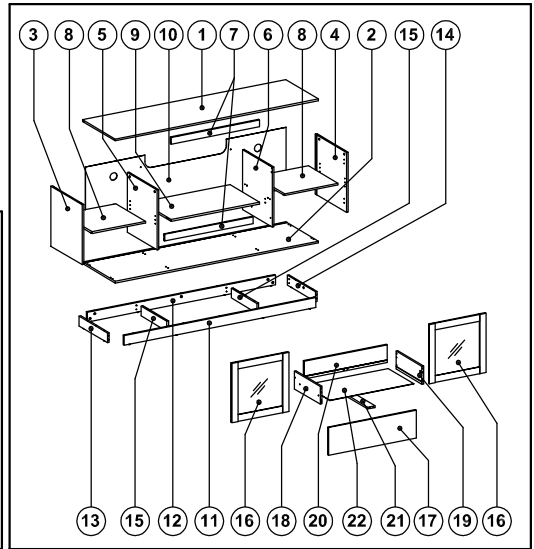

OLB1800SOW

The cabinet top supports up to 55 kg (121 lbs.)

PRODUCT CARE: Care for your furniture by cleaning with glass cleaner and a disposable paper towel, do NOT use abrasive chemical products to clean your AVS furniture

CAUTION: Do not use this product for any purpose not explicitly specified by AVS. Improper installation may cause property damage or personal injury. If you do not understand these directions, or have doubts about the safety of the installation, contact AVS Customer Service or call a qualified contractor. AVS is not responsible for damage or injury caused by incorrect mounting, assembly, or use.

WARNING! This product contains small items that could be a choking hazard if swallowed. Keep these items away from young children!

AV Supply Group (AVS) intends to make this manual accurate and complete. However, AVS makes no claim that the information contained herein covers all details, conditions, or variations. Nor does it provide for every possible contingency in connection with the installation or use of this product. The information contained in this document is subject to change without notice or obligation of any kind. AVS makes no representation of warranty, expressed or implied, regarding the information contained herein. AVS assumes no responsibility for accuracy, completeness or sufficiency of the information contained in this document.