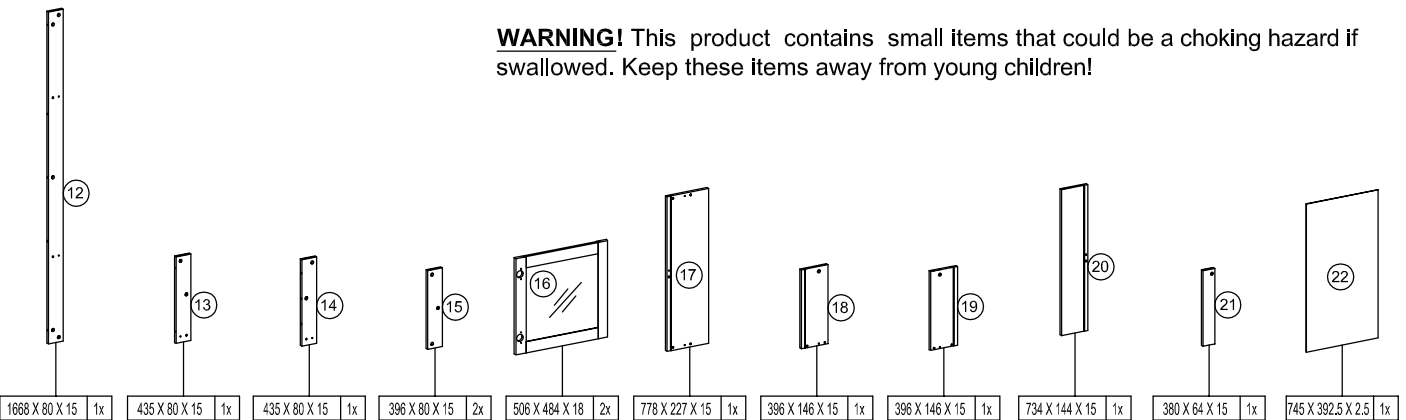

CAUTION: Do not use this product for any purpose not explicitly specified by AVS. Improper installation may cause property damage or personal injury. If you do not understand these directions, or have doubts about the safety of the installation, contact AVS Customer Service or call a qualified contractor. AVS is not responsible for damage or injury caused by incorrect mounting, assembly, or use.

WARNING! This product contains small items that could be a choking hazard if swallowed. Keep these items away from young children!