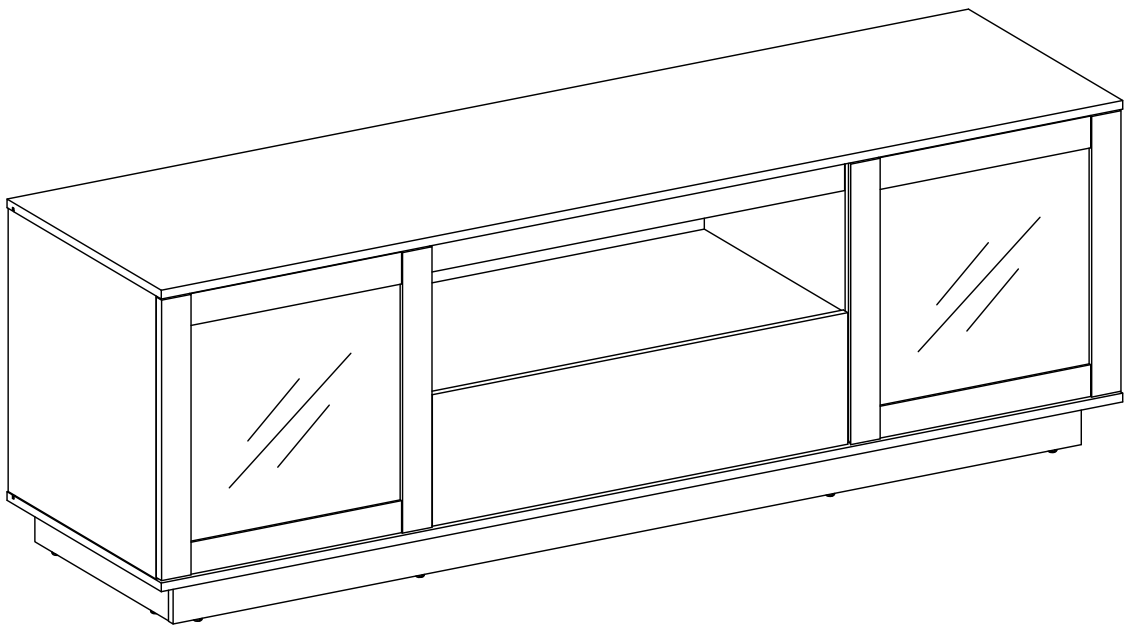

ASSEMBLY INSTRUCTIONS

OLB1800SOW

Thank you for choosing AVS OLB1800SOW AV Furniture. Before beginning assembly, please check all parts are included and undamaged. For any assembly or parts enquiries, please contact AV Supply Group Ltd on (09) 2749172 or email to info@avsupply.co.nz