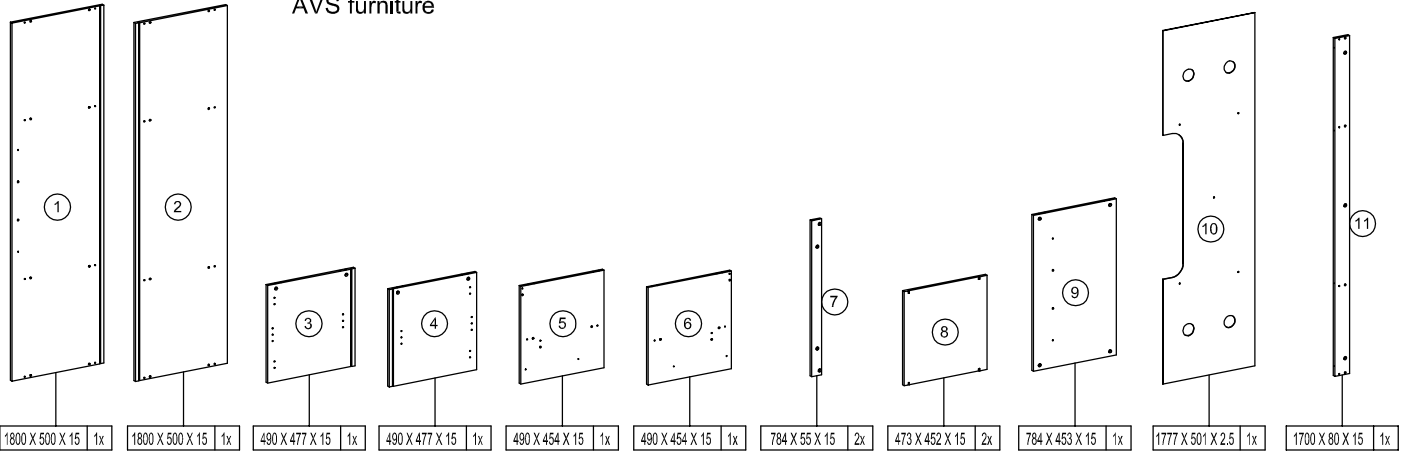

OLB1800SOW

The cabinet top supports up to 55 kg (121 lbs.)

PRODUCT CARE: Care for your furniture by cleaning with glass cleaner and a disposable paper towel, do NOT use abrasive chemical products to clean your AVS furniture