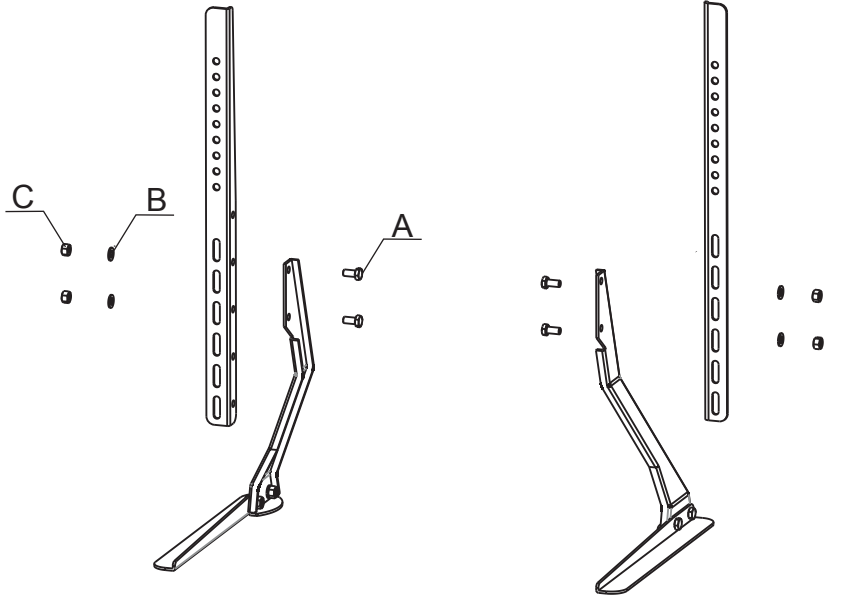

Screw spare parts list

| No. | Description | Specifications Model | Qty. |
|-----|---|-------------------------|------|
| 1 |  | Left arm | x1 |
| 2 |  | Left Connecting arm | x1 |
| 3 |  | Left Product base | x1 |
| 4 |  | Right arm | x1 |
| 5 |  | Right Connecting arm | x1 |
| 6 |  | Right Product base | x1 |
| A |  | M8x16mm Hexagonal screw | x8 |
| B |  | Φ8 washer | x8 |
| C |  | M8 Nut | x8 |

| | | | |
|---|---|---------------------------|----|
| D |  | M4X20mm Cross round screw | x4 |
| E |  | M6x20mm Cross round screw | x4 |
| F |  | M8x45mm Cross round screw | x4 |
| G |  | L5 plastic spacer | x8 |
| H |  | L10 plastic spacer | x8 |
| I |  | washer | x4 |

Instruction of installation operation

1

Left base mount

Right base installation

2

The left arm is connected with the base installation

The right arm is connected with the base installation

3

Hang the TV & arms on the mount
Set the bar into the slot

4

Using Long bolt(D,E,F,G),
washer(J) and Spacer
(H,I) to mount TV set to the
steel siding

For any parts enquiries, please contact AV Supply Group as below: