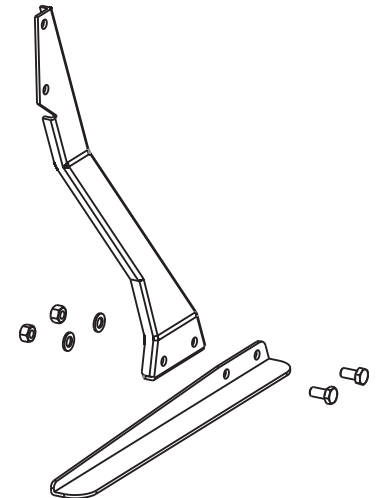

Screw spare parts list

| No. | Description | Specifications Model | Qty. |
|-----|---|-------------------------|------|
| 1 |  | Left arm | x1 |
| 2 |  | Left Connecting arm | x1 |
| 3 |  | Left Product base | x1 |
| 4 |  | Right arm | x1 |
| 5 |  | Right Connecting arm | x1 |
| 6 |  | Right Product base | x1 |
| A |  | M8x16mm Hexagonal screw | x8 |
| B |  | Φ8 washer | x8 |
| C |  | M8 Nut | x8 |

| | | | |
|---|---|---------------------------|----|
| D |  | M4X20mm Cross round screw | x4 |
| E |  | M6x20mm Cross round screw | x4 |
| F |  | M8x45mm Cross round screw | x4 |
| G |  | L5 plastic spacer | x8 |
| H |  | L10 plastic spacer | x8 |
| I |  | washer | x4 |

Instruction of installation operation

1

Left base mount

Right base installation

2

The left arm is connected with the base installation

The right arm is connected with the base installation

3

Hang the TV & arms on the mount
Set the bar into the slot

4

Using Long bolt(D,E,F,G),
washer(J) and Spacer
(H,I) to mount TV set to the
steel siding

For any parts enquiries, please contact AV Supply Group as below: