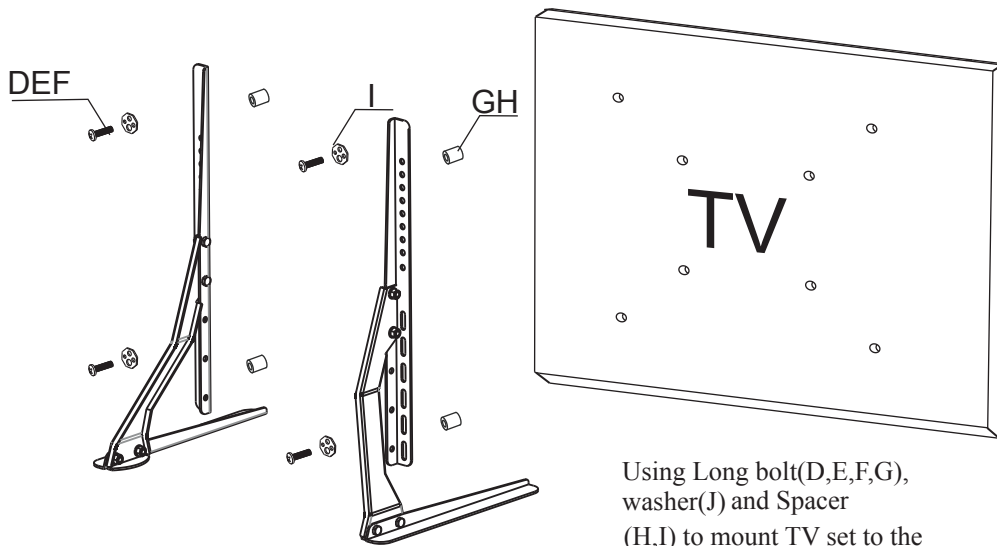

Instruction of installation operation

1

Left base mount

Right base installation

2

The left arm is connected with the base installation

The right arm is connected with the base installation

3

Hang the TV & arms on the mount
Set the bar into the slot

4

Using Long bolt(D,E,F,G),
washer(J) and Spacer
(H,I) to mount TV set to the
steel siding

For any parts enquiries, please contact AV Supply Group as below: