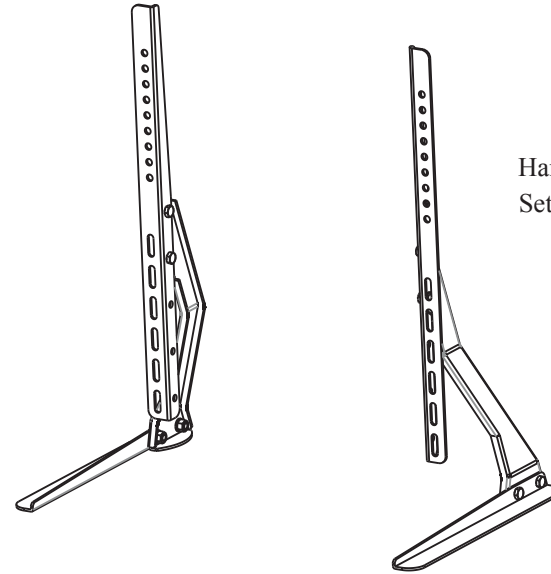

Instruction of installation operation

1

Left base mount

Right base installation

2

The left arm is connected with the base installation

The right arm is connected with the base installation

3

Hang the TV & arms on the mount
Set the bar into the slot

4

Using Long bolt(D,E,F,G),
washer(J) and Spacer
(H,I) to mount TV set to the
steel siding

For any parts enquiries, please contact AV Supply Group as below: