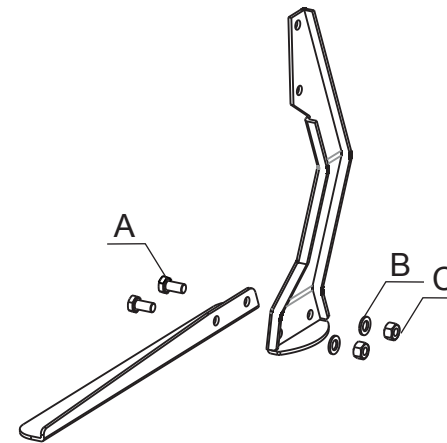

Screw spare parts list

| No. | Description | Specifications Model | Qty. |
|-----|---|-------------------------|------|
| 1 |  | Left arm | x1 |
| 2 |  | Left Connecting arm | x1 |
| 3 |  | Left Product base | x1 |
| 4 |  | Right arm | x1 |
| 5 |  | Right Connecting arm | x1 |
| 6 |  | Right Product base | x1 |
| A |  | M8x16mm Hexagonal screw | x8 |
| B |  | Φ8 washer | x8 |
| C |  | M8 Nut | x8 |

| | | | |
|---|---|---------------------------|----|
| D |  | M4X20mm Cross round screw | x4 |
| E |  | M6x20mm Cross round screw | x4 |
| F |  | M8x45mm Cross round screw | x4 |
| G |  | L5 plastic spacer | x8 |
| H |  | L10 plastic spacer | x8 |
| I |  | washer | x4 |

Instruction of installation operation

1

Left base mount

Right base installation

2

The left arm is connected with the base installation

The right arm is connected with the base installation

3

Hang the TV & arms on the mount
Set the bar into the slot

4

Using Long bolt(D,E,F,G),
washer(J) and Spacer
(H,I) to mount TV set to the
steel siding

For any parts enquiries, please contact AV Supply Group as below: