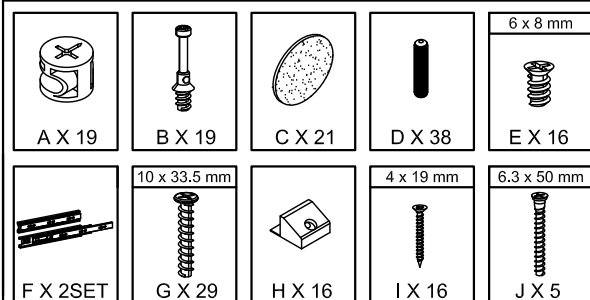

AV Supply Group (AVS) intends to make this manual accurate and complete. However, AVS makes no claim that the information contained herein covers all details, conditions, or variations. Nor does it provide for every possible contingency in connection with the installation or use of this product. The information contained in this document is subject to change without notice or obligation of any kind. AVS makes no representation of warranty, expressed or implied, regarding the information contained herein. AVS assumes no responsibility for accuracy, completeness or sufficiency of the information contained in this document.