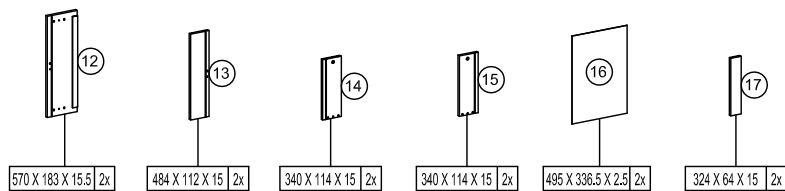

AV Supply Group (AVS) intends to make this manual accurate and complete. However, AVS makes no claim that the information contained herein covers all details, conditions, or variations. Nor does it provide for every possible contingency in connection with the installation or use of this product. The information contained in this document is subject to change without notice or obligation of any kind. AVS makes no representation of warranty, expressed or implied, regarding the information contained herein. AVS assumes no responsibility for accuracy, completeness or sufficiency of the information contained in this document.