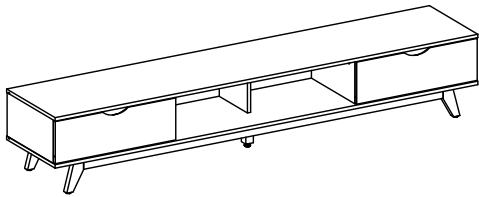

# SL2000SOW

The cabinet top supports up to 60 kg (132 lbs.)

**PRODUCT CARE:** Care for your furniture by cleaning with glass cleaner and a disposable paper towel, do NOT use abrasive chemical products to clean your AVS furniture