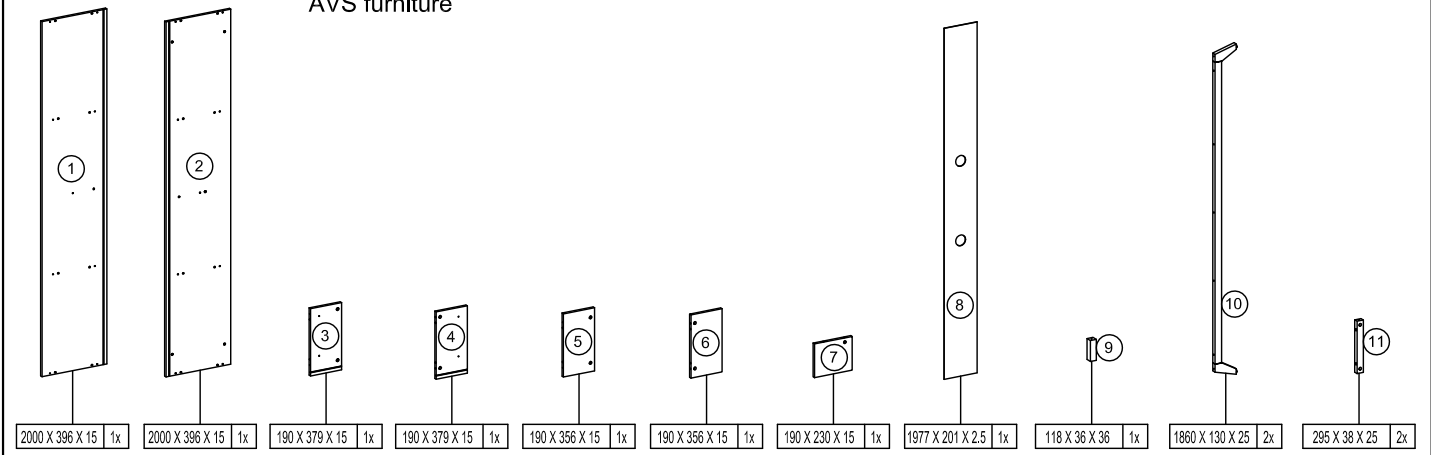

# SL2000SOW

The cabinet top supports up to 60 kg (132 lbs.)

**PRODUCT CARE:** Care for your furniture by cleaning with glass cleaner and a disposable paper towel, do NOT use abrasive chemical products to clean your AVS furniture