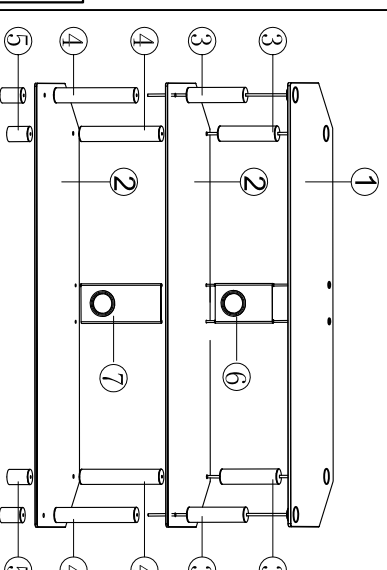

ASSEMBLY INSTRUCTIONS

TCC1500B

Thank you for choosing AVS TCC1500B AV Furniture. Before beginning assembly, please check all parts are included and undamaged. For any assembly or parts enquiries, please contact AV Supply Group Ltd on (09) 2749172 or email to info@avsupply.co.nz

The top shelf supports up to 55 kg (121 lbs)
 The middle shelf supports up to 25 kg (55 lbs)
 The lower shelf supports up to 25 kg (55 lbs)

TCC1500B

-  ① 1500x450x12 1x
-  ② 1500x450x6 2x
-  ③ 50x184 4x
-  ④ 50x230 4x
-  ⑤ 50x70 4x
-  ⑥ 185x130x10 1x
-  ⑦ 230x130x10 1x