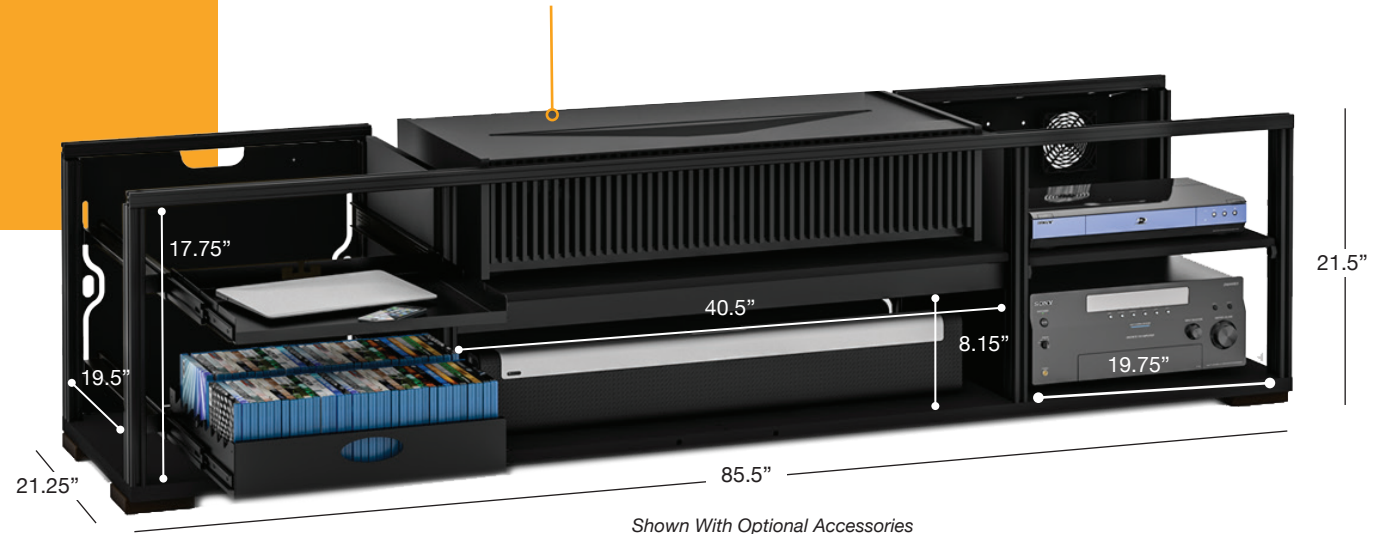

Features:

- Extruded Aluminum Frame creates a support skeleton.
- Wide variety of bolt-on options and accessories: Active Cooling, Designer Footing and more.
- Built-in louvers for better air flow to keep equipment cool.
- Pinch-Out Rear Panels to permit fast, easy access to components and wiring.
- Pull-Out Interior Storage Options

SONY®

Designed for Sony
Ultra-Short Throw 4K HDR Projector
Model VPL-VZ1000ES

**SALAMANDER
DESIGNS**

Furniture Shaped By Your Needs®

Shown With Optional Accessories